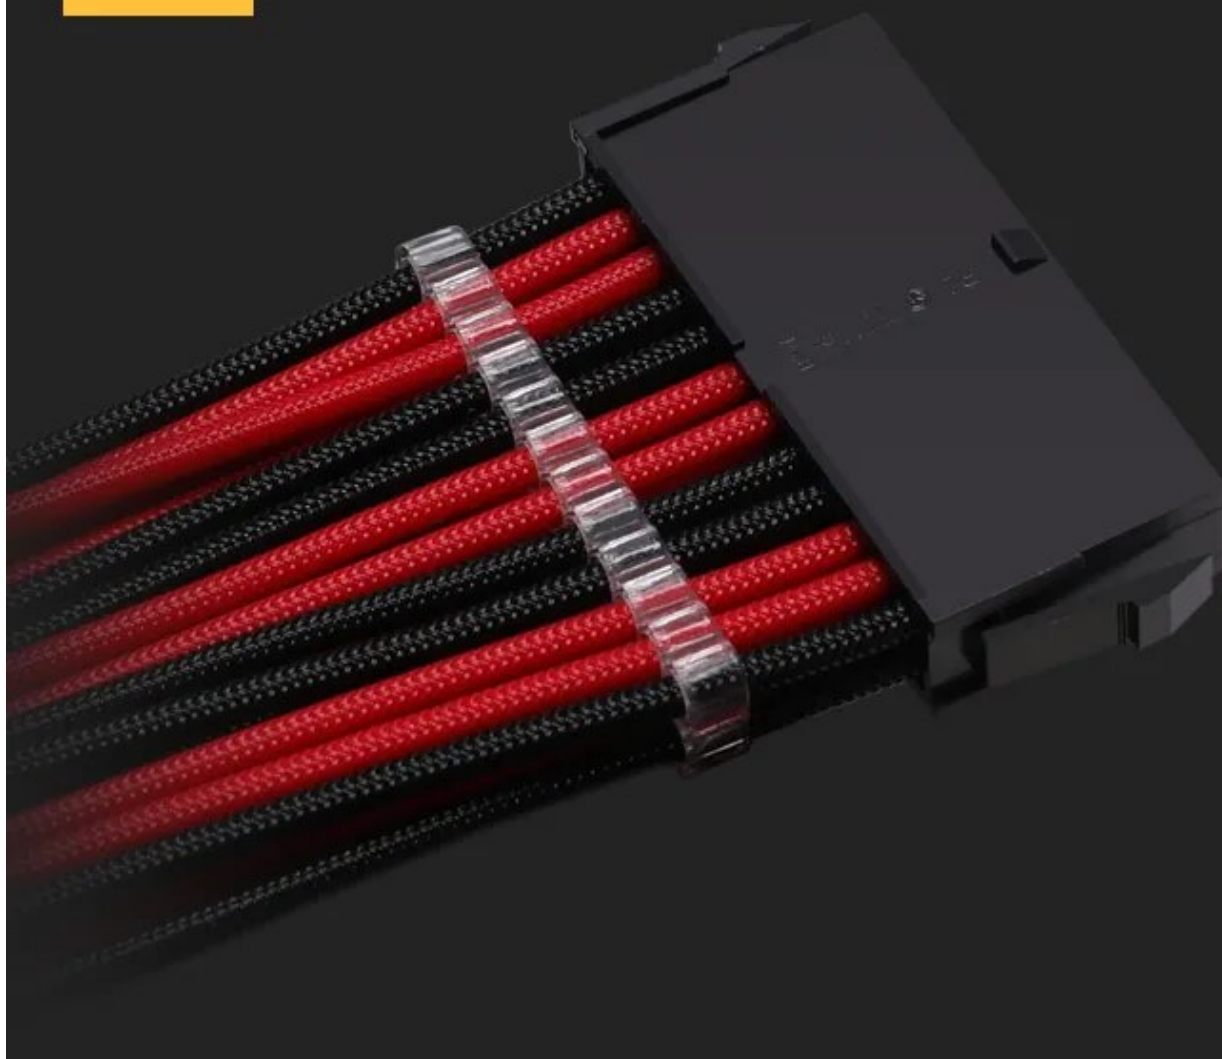

BARROW Barrow Single Sleeved Motherboard 24-Pin Extension Cable with Cable Combs - Black/Red

\$6.95

Product Images

Short Description

Barrow Power Supply Extension cables made from premium materials and single sleeved with attractive colored sheathing. These cables are made with very durable materials which makes the cables very pliable and hold to the form you bend them to. Perfect for bringing an attractive cable to the front window of your build and making a great impression! With pre-installed cable combs to keep things tidy and an unbeatable price makes these Barrow cable extensions a "no-brainer"

Description

Barrow Power Supply Extension cables made from premium materials and single sleeved with attractive colored sheathing. These cables are made with very durable materials which makes the cables very pliable and hold to the form you bend them to. Perfect for bringing an attractive cable to the front window of your build and making a great impression! With pre-installed cable combs to keep things tidy and an unbeatable price makes these Barrow cable extensions a "no-brainer"

CPU 4PIN
CPU 4+4PIN
每种线材各两种配
色可选

显卡 6PIN
显卡 6+2PIN
每种线材各两种配
色可选

03

优质胶壳 可长期使用不老化

High quality rubber shell, can be used for a long time without aging

| 采用耐高温阻燃胶壳，可耐受大电流工作时的温度

产品参数

Product parameters