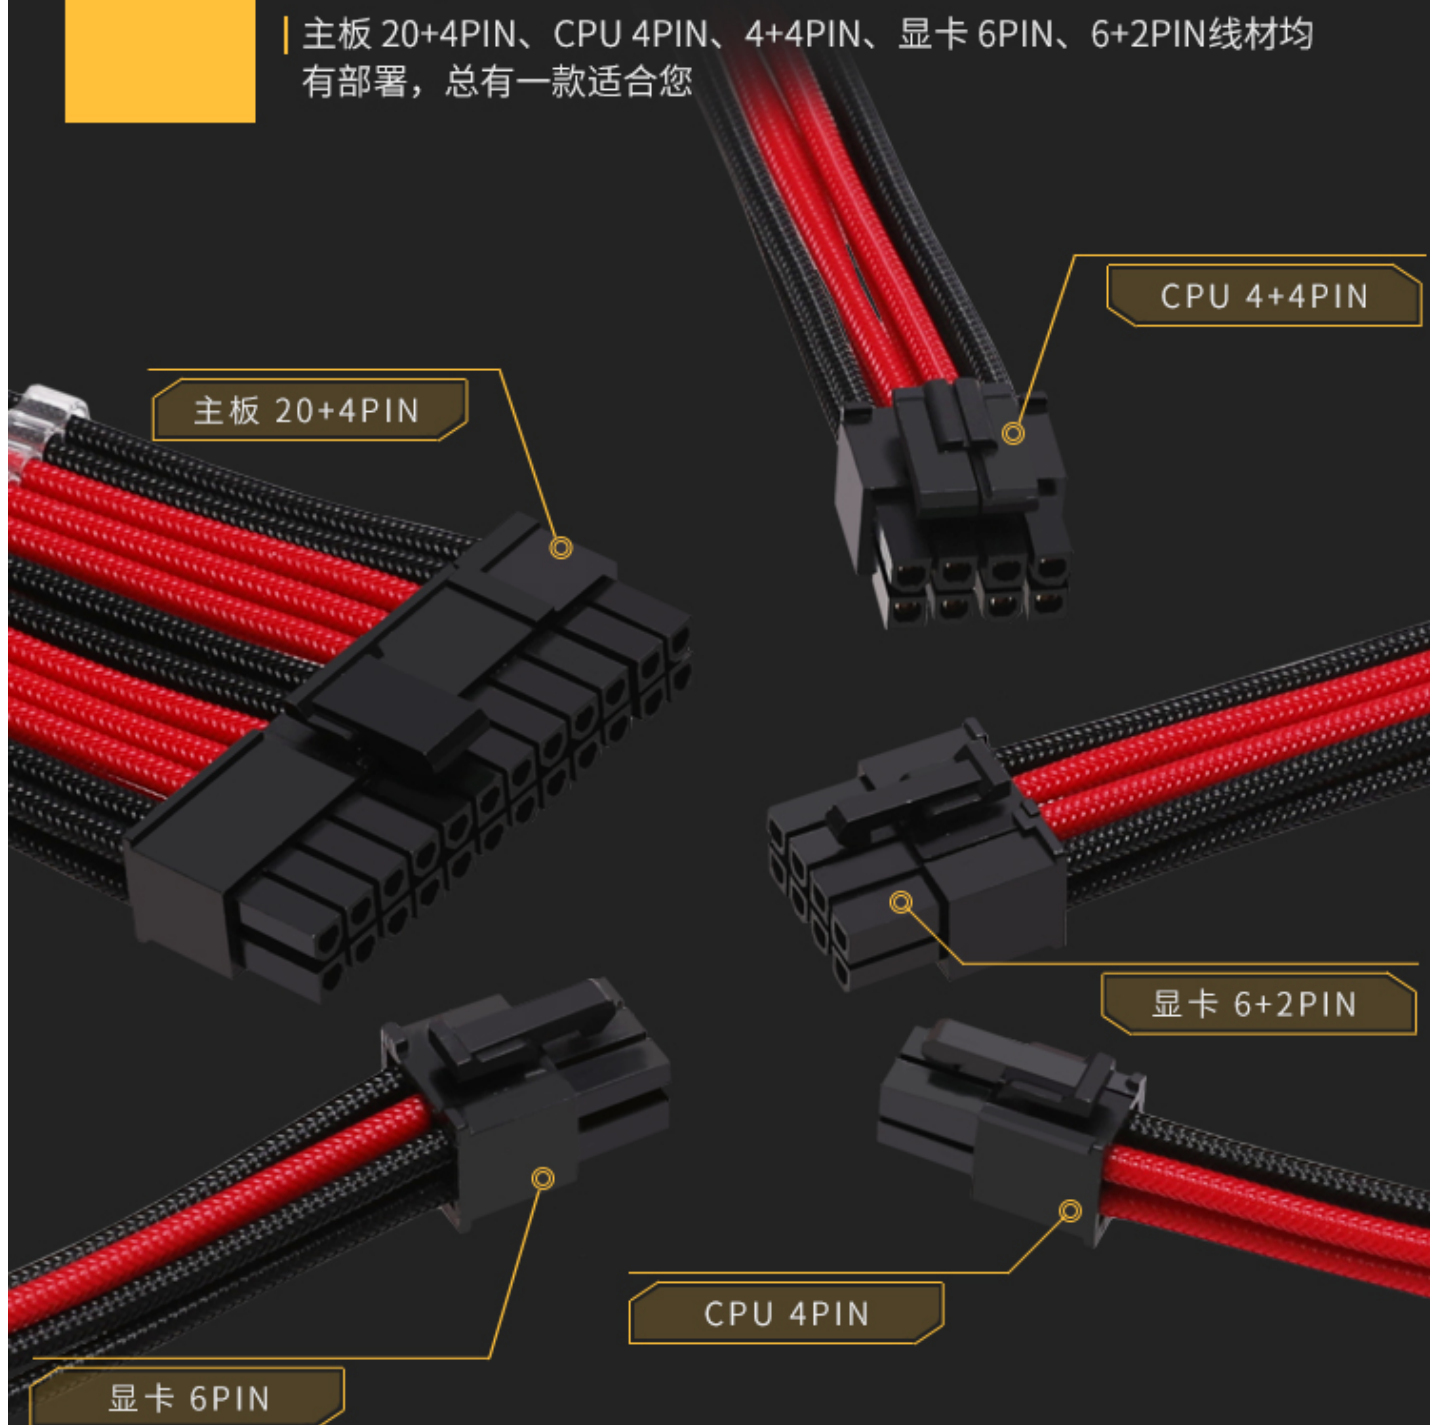

BARROW Barrow Single Sleeved M/B 4Pin Extension Cable with Cable Combs - Black/White

\$3.50

Product Images

Short Description

Barrow Power Supply Extension cables made from premium materials and single sleeved with attractive colored sheathing. These cables are made with very durable materials which makes the cables very pliable and hold to the form you bend them to. Perfect for bringing an attractive cable to the front window of your build and making a great impression! With pre-installed cable combs to keep things tidy and an unbeatable price makes these Barrow cable extensions a "no-brainer"

Description

Barrow Power Supply Extension cables made from premium materials and single sleeved with attractive

colored sheathing. These cables are made with very durable materials which makes the cables very pliable and hold to the form you bend them to. Perfect for bringing an attractive cable to the front window of your build and making a great impression! With pre-installed cable combs to keep things tidy and an unbeatable price makes these Barrow cable extensions a "no-brainer"

多种规格线材

Various specifications wire

| 主板 20+4PIN、CPU 4PIN、4+4PIN、显卡 6PIN、6+2PIN 线材均有部署，总有一款适合您

多色可选

Multicolor optional

02

多种延长线配色可选，总有一种配色可以适配您的整机方案 |

主板 20+4PIN
六种颜色排列方式

CPU 4PIN
CPU 4+4PIN
每种线材各两种配
色可选

显卡 6PIN
显卡 6+2PIN
每种线材各两种配
色可选

03

优质胶壳 可长期使用不老化

High quality rubber shell, can be used for a long time without aging

| 采用耐高温阻燃胶壳，可耐受大电流工作时的温度

扎实用料 优质线材

Real material, high quality wire