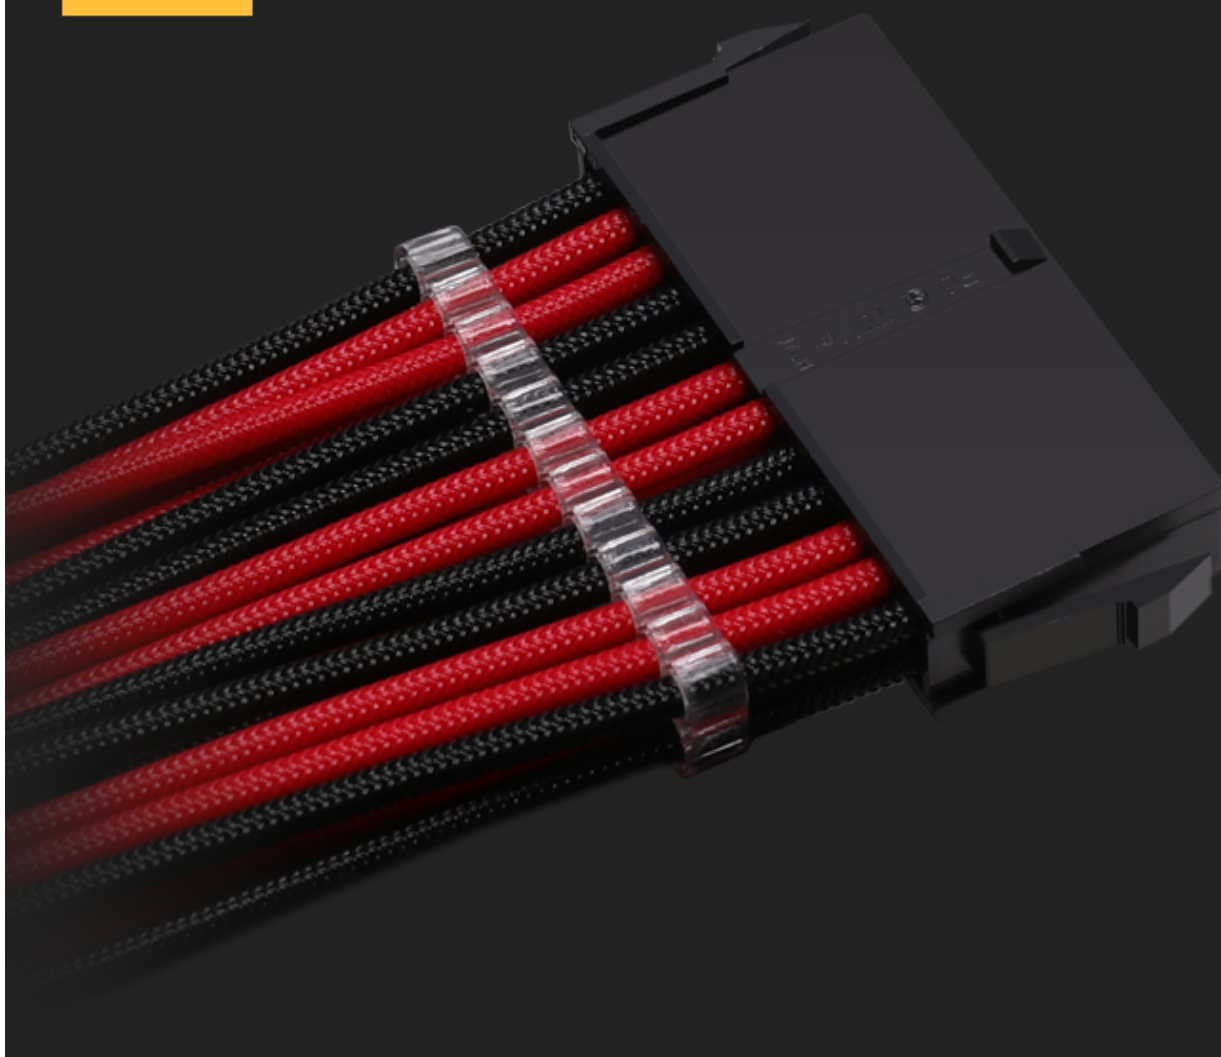

BARROW Barrow Single Sleeved M/B 4Pin Extension Cable with Cable Combs - Black/White

\$3.50

Product Images

Short Description

Barrow Power Supply Extension cables made from premium materials and single sleeved with attractive colored sheathing. These cables are made with very durable materials which makes the cables very pliable and hold to the form you bend them to. Perfect for bringing an attractive cable to the front window of your build and making a great impression! With pre-installed cable combs to keep things tidy and an unbeatable price makes these Barrow cable extensions a "no-brainer"

Description

Barrow Power Supply Extension cables made from premium materials and single sleeved with attractive

colored sheathing. These cables are made with very durable materials which makes the cables very pliable and hold to the form you bend them to. Perfect for bringing an attractive cable to the front window of your build and making a great impression! With pre-installed cable combs to keep things tidy and an unbeatable price makes these Barrow cable extensions a "no-brainer"

CPU 4PIN
CPU 4+4PIN
每种线材各两种配
色可选

显卡 6PIN
显卡 6+2PIN
每种线材各两种配
色可选

03

优质胶壳 可长期使用不老化

High quality rubber shell, can be used for a long time without aging

| 采用耐高温阻燃胶壳，可耐受大电流工作时的温度

扎实用料 优质线材

Real material, high quality wire

04

采用高密度镀锡铜丝，包裹高品质绝缘层，外部针织层包裹，可承受大电流，耐受高强度工作

中间层:高品质绝缘层包裹

内层:高密度18 AWG镀锡铜丝

外层:高品质针织层设计

耐磨耐用

安全高效

高使用寿命