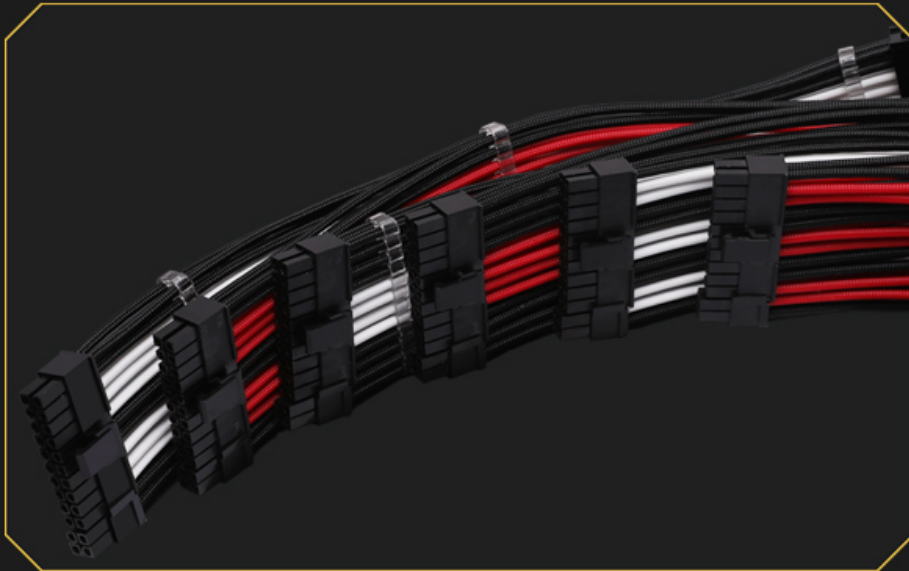

BARROW Barrow Single Sleeved M/B 4Pin Extension Cable with Cable Combs - Black/White

\$3.50

Product Images

Short Description

Barrow Power Supply Extension cables made from premium materials and single sleeved with attractive colored sheathing. These cables are made with very durable materials which makes the cables very pliable and hold to the form you bend them to. Perfect for bringing an attractive cable to the front window of your build and making a great impression! With pre-installed cable combs to keep things tidy and an unbeatable price makes these Barrow cable extensions a "no-brainer"

Description

Barrow Power Supply Extension cables made from premium materials and single sleeved with attractive

colored sheathing. These cables are made with very durable materials which makes the cables very pliable and hold to the form you bend them to. Perfect for bringing an attractive cable to the front window of your build and making a great impression! With pre-installed cable combs to keep things tidy and an unbeatable price makes these Barrow cable extensions a "no-brainer"

CPU 4PIN
CPU 4+4PIN
每种线材各两种配
色可选

显卡 6PIN
显卡 6+2PIN
每种线材各两种配
色可选

03

优质胶壳 可长期使用不老化

High quality rubber shell, can be used for a long time without aging

| 采用耐高温阻燃胶壳，可耐受大电流工作时的温度

扎实用料 优质线材

Real material, high quality wire

04

采用高密度镀锡铜丝，包裹高品质绝缘层，外部针织层包裹，可承受大电流，耐受高强度工作

中间层:高品质绝缘层包裹

内层:高密度18 AWG镀锡铜丝

外层:高品质针织层设计

耐磨耐用

安全高效

高使用寿命