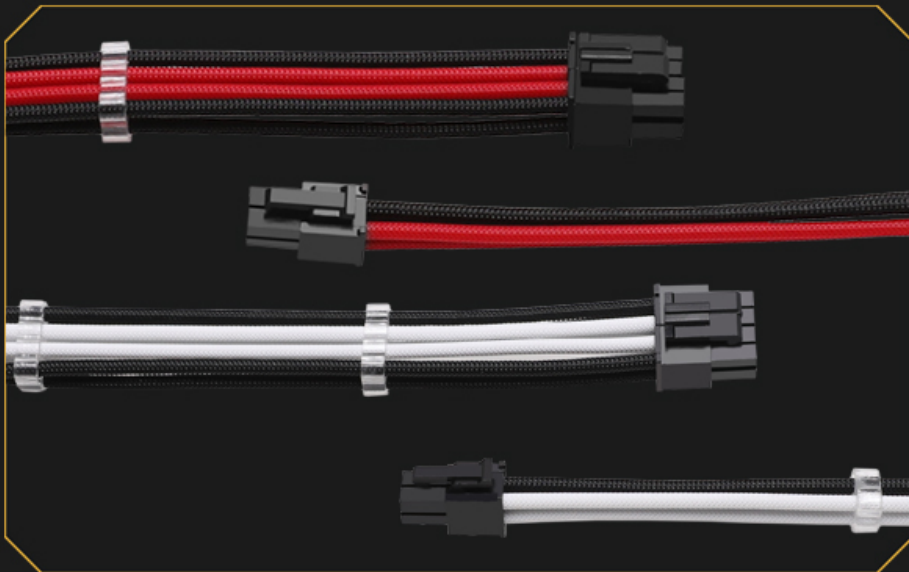

BARROW Barrow Single Sleeved M/B 4Pin Extension Cable with Cable Combs - Black/White

\$3.50

Product Images

Short Description

Barrow Power Supply Extension cables made from premium materials and single sleeved with attractive colored sheathing. These cables are made with very durable materials which makes the cables very pliable and hold to the form you bend them to. Perfect for bringing an attractive cable to the front window of your build and making a great impression! With pre-installed cable combs to keep things tidy and an unbeatable price makes these Barrow cable extensions a "no-brainer"

Description

Barrow Power Supply Extension cables made from premium materials and single sleeved with attractive

colored sheathing. These cables are made with very durable materials which makes the cables very pliable and hold to the form you bend them to. Perfect for bringing an attractive cable to the front window of your build and making a great impression! With pre-installed cable combs to keep things tidy and an unbeatable price makes these Barrow cable extensions a "no-brainer"

CPU 4PIN
CPU 4+4PIN
每种线材各两种配
色可选

显卡 6PIN
显卡 6+2PIN
每种线材各两种配
色可选

03

优质胶壳 可长期使用不老化

High quality rubber shell, can be used for a long time without aging

| 采用耐高温阻燃胶壳，可耐受大电流工作时的温度

扎实用料 优质线材

Real material, high quality wire

04

采用高密度镀锡铜丝，包裹高品质绝缘层，外部针织层包裹，可承受大电流，耐受高强度工作

中间层:高品质绝缘层包裹

内层:高密度18 AWG镀锡铜丝

外层:高品质针织层设计

耐磨耐用

安全高效

高使用寿命