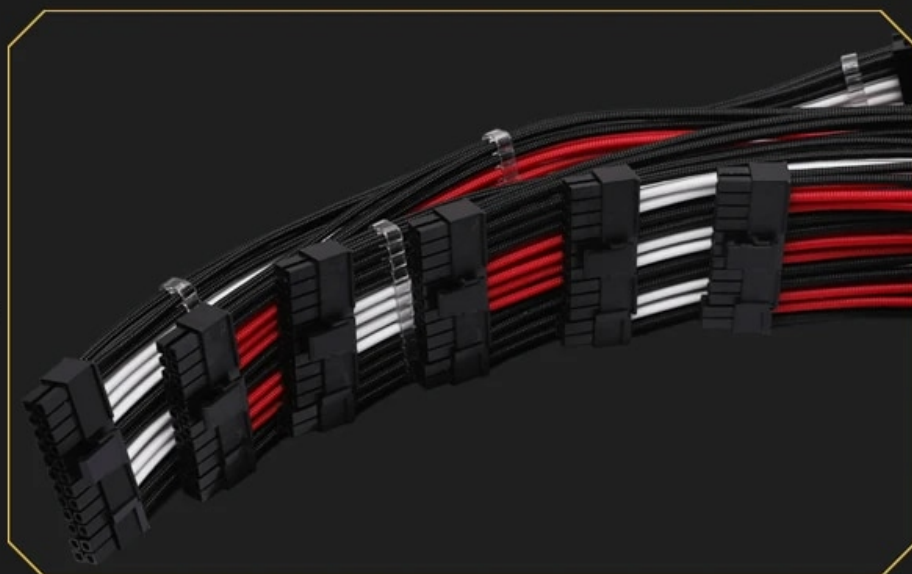

多色可选

Multicolor optional

02

多种延长线配色可选，总有一种配色可以适配您的整机方案 |

主板 20+4PIN
六种颜色排列方式