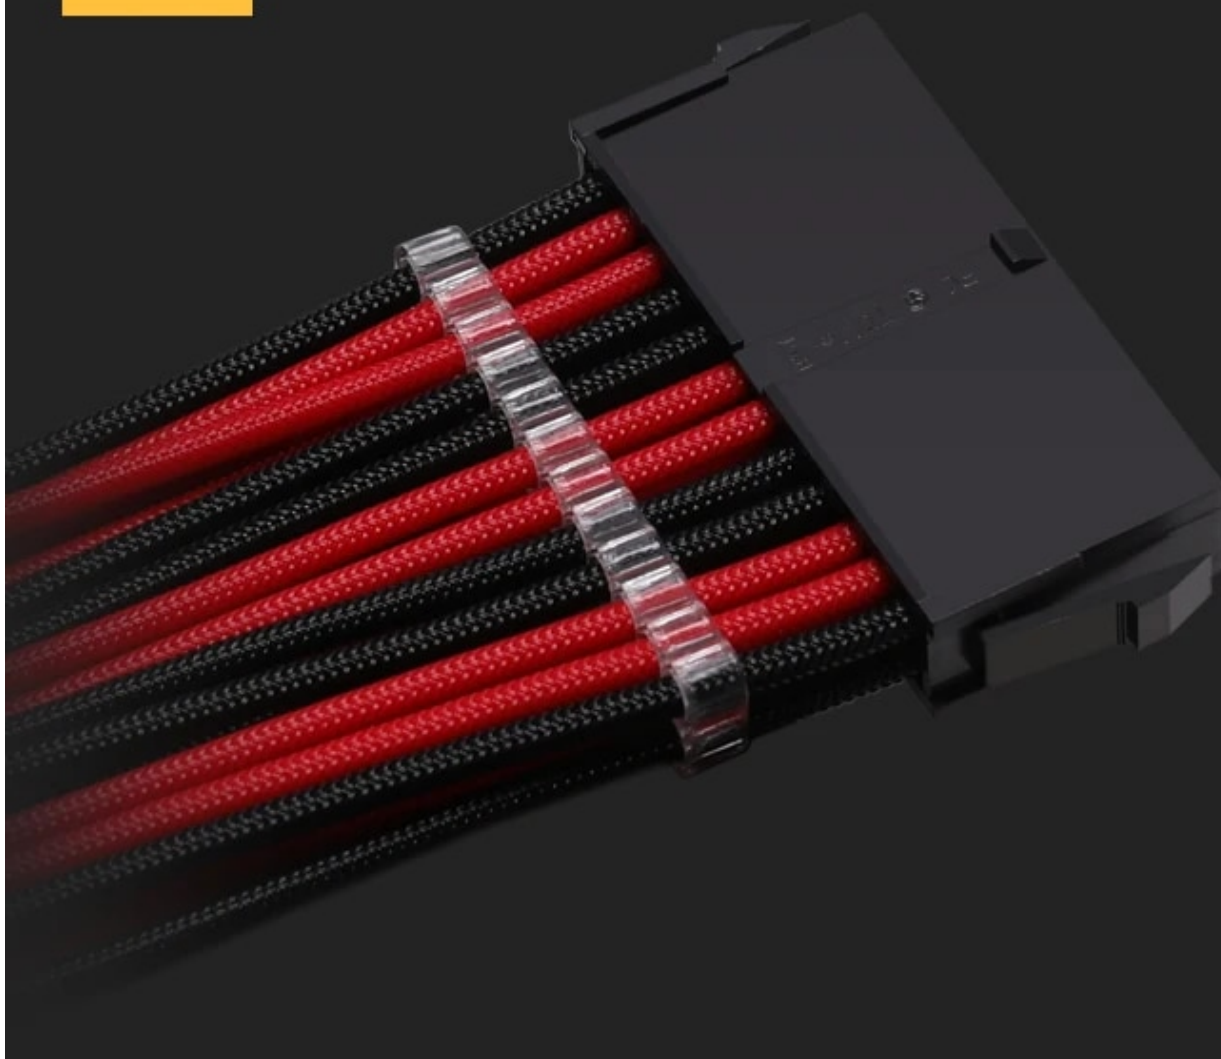

03

优质胶壳 可长期使用不老化

High quality rubber shell, can be used for a long time without aging

| 采用耐高温阻燃胶壳，可耐受大电流工作时的温度