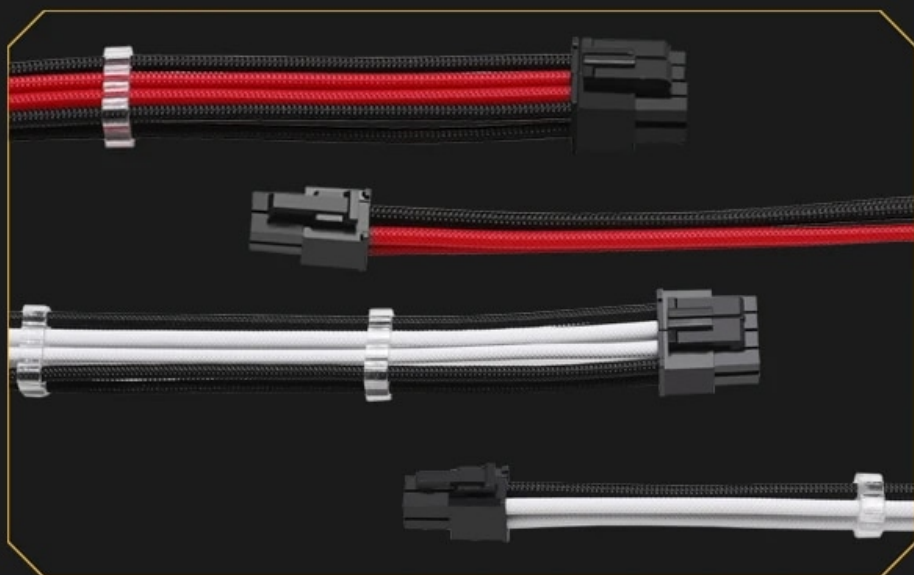

CPU 4PIN
CPU 4+4PIN
每种线材各两种配
色可选