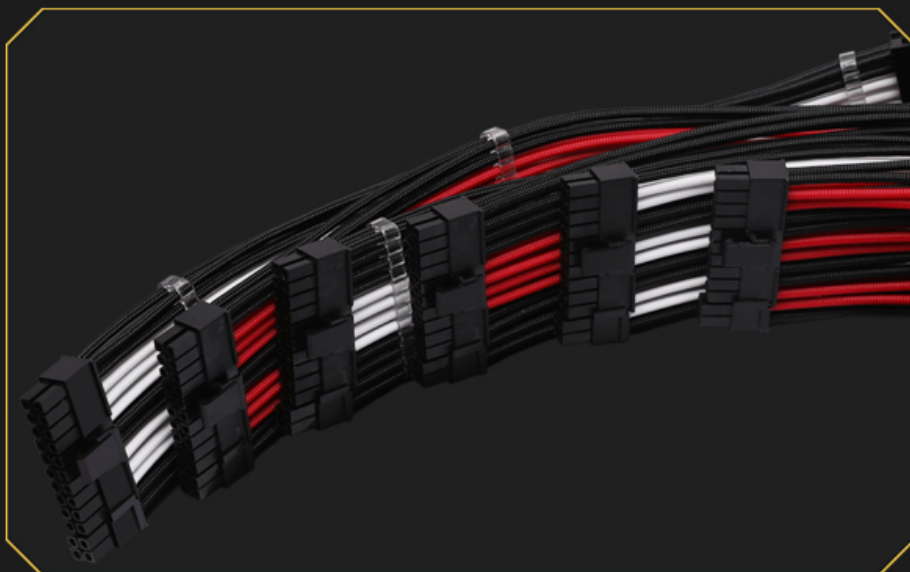

多色可选

Multicolor optional

02

多种延长线配色可选，总有一种配色可以适配您的整机方案 |

主板 20+4PIN
六种颜色排列方式