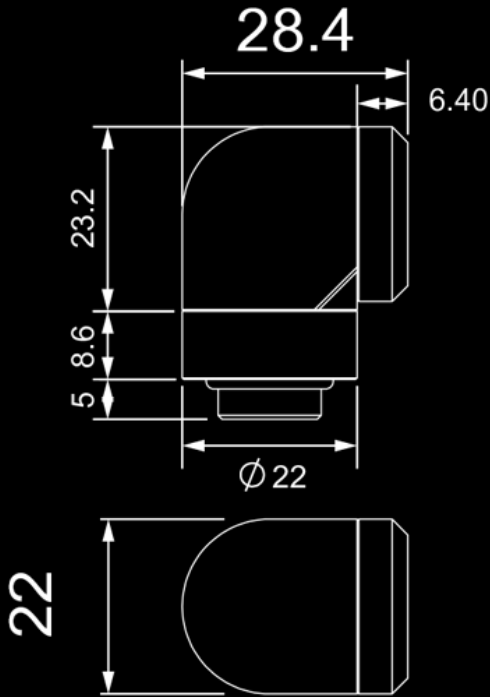

## Specifications

---

Thread : G1/4"

Thread Length : 5MM

\*\*\*All Specification Will Be Changed Without Further Notice\*\*\*

**Bitspower®**

**BP-E90RML14**

**Dimension In "MM"**

## Additional Information

Brand	Bitspower
SKU	BP-MBE90RML14
Weight	0.1000
Fitting Type	Adapter
Fitting Size	14mm
Fitting Angle	90 Degree
Fitting Finish	Matte Black
Vendor SKU/EAN	4712914777263