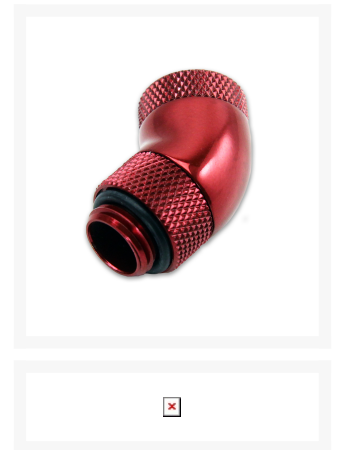

Bitspower G 1/4" Deep Blood Red Dual Rotary 45 Degree IG 1/4" Adapter

\$19.95

Product Images

Description

These new G 1/4" Dual 45 degree angle adapters are perfect for tight spaces and change the direction of your water input or output without affecting flow. These have a lower restriction For 45 Degree Application. With 360 degree rotary fitting on one end

you can secure the connection yet still twist the direction of the fitting to any angle you desire. No more kinked tubing! These are the bomb!

Features

- Real Hi-Flow Design.
- Hi-Quality Copper Material.
- Lower restriction For 45 Degree Application.
- Off-Center function Ready.
- 360-Degree Rotray Angle.
- Outstanding Outlook.
- RoHS Ready

Specifications

- Product Name : G 1/4" Silver Shiny Dual Rotary 45 Degree IG 1/4" Adapter
- Model Name : BP-45R2D
- Material : Hi-Quality Brass
- Color : Matte Black

Additional Information

Brand	Bitspower
SKU	BP-DBR45R2D
Weight	0.1000
Special Order	No
Fitting Type	Extension
Fitting Angle	45 Degree
Fitting Finish	Red
Vendor SKU/EAN	4711946739560