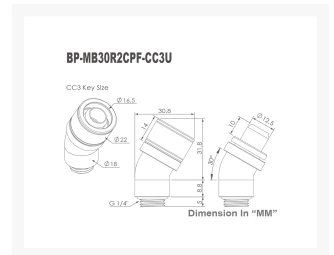

Bitspower G1/4" Deluxe Blood Red Dual Rotary 30- Degree Compression Fitting CC3 Ultimate For ID 3/8" OD 5/8" Tube

\$24.50

Product Images

Short Description

Bitspower G1/4" Matt Black Dual Rotary 30-Degree Compression Fitting CC3 Ultimate For ID 3/8" OD 5/8" Tube

Description

Bitspower G1/4" Deluxe Blood Red Dual Rotary 30-Degree Compression Fitting CC3 Ultimate For ID 3/8" OD 5/8" Tube

- Thread : G1/4"
- Thread Length : 5MM
- Tubing Size : ID 3/8" OD 5/8"

*** Bitspower reserves the right to change the product design and interpretations. These are subject to change without notice. Product colors and accessories are based on the actual product. ***

Features

- True Hi-Flow Design.
- Hi Quality Brass Material.
- 30-Degree Type With 360-Degree Rotation..
- High durability Deluxe Blood Red finish.
- Hiding O-Ring Design
- Compact Designed for 90-Degree Rotary With Fitting CC2 Ultimate for ID 3/8" OD 5/8" Tube Application.
- RoHS Compliant

Specifications

Additional Information

Brand	Bitspower
SKU	BP-DBR30R2CPF-CC3U
Weight	0.1000
Fitting Type	Compression
Fitting Size	3/8" x 5/8"
Fitting Angle	30 Degree
Fitting Finish	Red
Vendor SKU/EAN	4712914780652