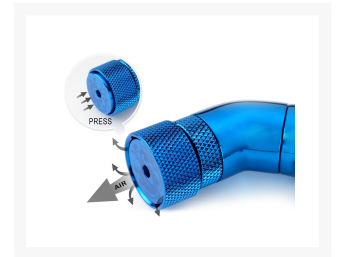

Bitspower G1/4" Royal Blue AIR-Exhaust Fitting

\$17.50

Product Images

Short Description

Bitspower G1/4" Royal Blue AIR-Exhaust Fitting BP-RBLETAIR

Description

Bitspower G1/4" Royal Blue AIR-Exhaust Fitting BP-RBLETAIR

Features

- True Hi-Flow Design.
- Hi-Quality Brass Material.
- High Durability Nickel Finished in Royal Blue Color.
- System Air Exhaust Design.
- RoHS Compliant.

Specifications

Thread : G1/4"

Thread Length : 5MM