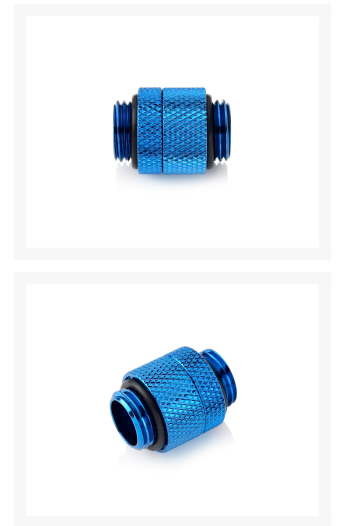

# Bitspower G1/4" Royal Blue Rotary G1/4" Extender

\$12.95

## Short Description

Bitspower G1/4" Royal Blue Rotary G1/4" Extender BP-RBLRG

## Description

Bitspower G1/4" Royal Blue Rotary G1/4" Extender BP-RBLRG

\*\*\* Bitspower reserves the right to change the product design and interpretations. These are subject to change without notice. Product colors and accessories are based on the actual product. \*\*\*

## Specifications

---

- Material : Hi Quality Brass with Matte Black coating
- Thread : 2 x male G1/4"