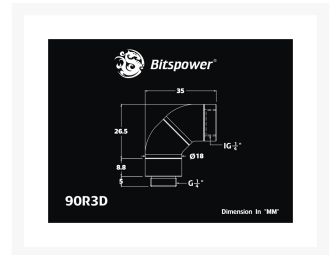

Bitspower G1/4" Royal Blue Triple Rotary 90-Degree IG1/4" Extender

\$23.95

Product Images

Short Description

These new G 1/4" Triple 90 degree angle adapters are perfect for tight spaces and change the direction of your water input or output without affecting flow. These have a lower restriction For 90 Degree Application. This fitting has a male G 1/4 port on one end and a male G 1/4 end on the other used as a variable extension! With 360 degree rotary fitting on one end you can secure the connection yet still twist the direction of the

fitting to any angle you desire. No more kinked tubing! These are the bomb!

Description

These new G 1/4" Triple 90 degree angle adapters are perfect for tight spaces and change the direction of your water input or output without affecting flow. These have a lower restriction For 90 Degree Application. This fitting has a male G 1/4 port on one end and a male G 1/4 end on the other used as a variable extension! With 360 degree rotary fitting on one end you can secure the connection yet still twist the direction of the fitting to any angle you desire. No more kinked tubing! These are the bomb!

Specifications

- Thread : G1/4"
- Thread No. : 1
- Thread : Inner G1/4"
- Thread No. : 1
- Thread Length : 5MM

*** Bitpower reserves the right to change the product design and interpretations. These are subject to change without notice. Product colors and accessories are based on the actual product. ***