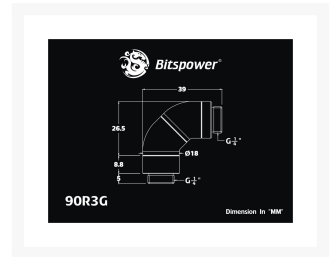

# Bitspower G1/4" Royal Blue Triple Rotary 90-Degree IG1/4" Extender

\$23.95

## Short Description

These new G 1/4" Triple 90 degree angle adapters are perfect for tight spaces and change the direction of your water input or output without affecting flow. These have a lower restriction For 90 Degree Application. This fitting has a male G 1/4 port on one end and a male G 1/4 end on the other used as a variable extension! With 360 degree rotary fitting on one end you can secure the connection yet still twist the direction of the

## Specifications

---

- Thread : G1/4"
- Thread No. : 1
- Thread : Inner G1/4"
- Thread No. : 1
- Thread Length : 5MM

\*\*\* Bitpower reserves the right to change the product design and interpretations. These are subject to change without notice. Product colors and accessories are based on the actual product. \*\*\*