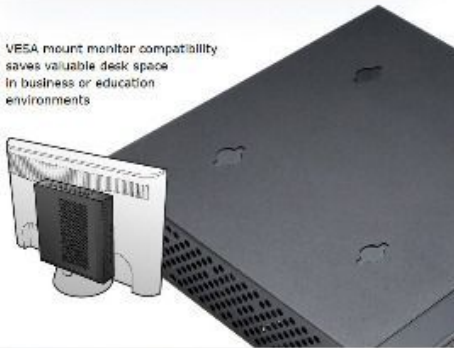

Convenient connectivity with 4 front-facing USB 2.0 ports and 2 audio jacks

VESA mount monitor compatibility saves valuable desk space in business or education environments