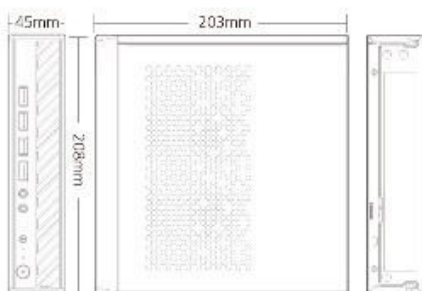

Top and side vents for maximum airflow