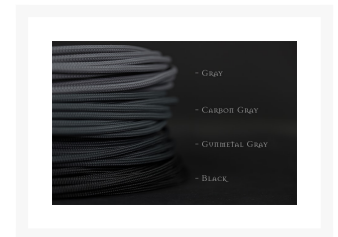

Mainframe Customs Teleios 4mm Cable Sleeving – Gunmetal Gray

\$0.35 As low as
\$0.24

Product Images

Short Description

Months of development went into crafting the ideal sleeve for beginners just getting into the hobby, to professionals who demand the utmost quality to reflect their project. Teleios sleeve embodies the core components needed to achieve this feat.

Tight PET Filament Weave

To start, PET filaments are tightly wound together to create its circular shape. So tight that it is very difficult to see through the material without it even being stretched. This creates a natural barrier from being able to see the wire underneath the sleeve which is the main goal when sleeving your cables. Furthermore, the sleeve holds its tight weave even when the sleeve is bent, or for example placed around sharp corners. Other sleeve types will fray apart unveiling the wire underneath especially those of larger diameters. We developed Teleios sleeve with this in mind and found 4mm is the perfect blend of size and pliability.

- Industry standard. Showcased in some of the most elite clientele in the world.
- 4mm diameter hugs the wire effortlessly
- To stretch or not to stretch? You decide.
- Pliable yet holds its shape
- Modern, and sleek color range
- Low melting temperature makes it a must for heatshrinkless sleeving. Enjoy