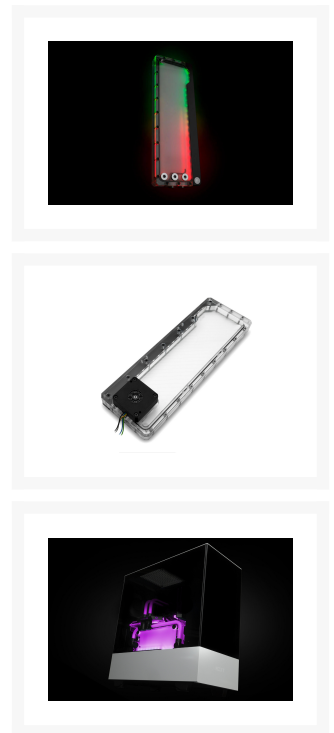

EK-Quantum Kinetic FLT 360 DDC PWM D-RGB - Plexi

\$284.99

Product Images

Short Description

All new Flat (FLT) series EK-Quantum Kinetic FLT DDC pump-reservoir units! The new Kinetic combo units are part of the EK Quantum Line of products and come with sophisticated addressable D-RGB lighting implementation and a genuine DDC pump! Each unit is featuring standard 120mm fan mounting holes for maximum flexibility during the installation. The reservoir is equipped with a total of six G1/4" ports so that users can choose the most optimal setup for their liquid cooling loops.

Choose a cerakote color to add custom color to your accent piece, screws, and stop plugs

Description

All new Flat (FLT) series EK-Quantum Kinetic FLT DDC pump-reservoir units! The new Kinetic combo units are part of the EK Quantum Line of products and come with sophisticated addressable D-RGB lighting implementation and a genuine DDC pump! Each unit is featuring standard 120mm fan mounting holes for maximum flexibility during the installation. The reservoir is equipped with a total of six G1/4" ports so that users can choose the most optimal setup for their liquid cooling loops.

EK-Quantum Kinetic FLT DDC series pump-reservoir units are equipped with genuine DDC 3.25 pumps, made in Europe, which are capable of delivering flow rates of 1000 liters per hour with a maximum head pressure up to 5.2 meters! These new FLT series combo units are available in three different sizes of 120mm, 240mm, and 360mm.