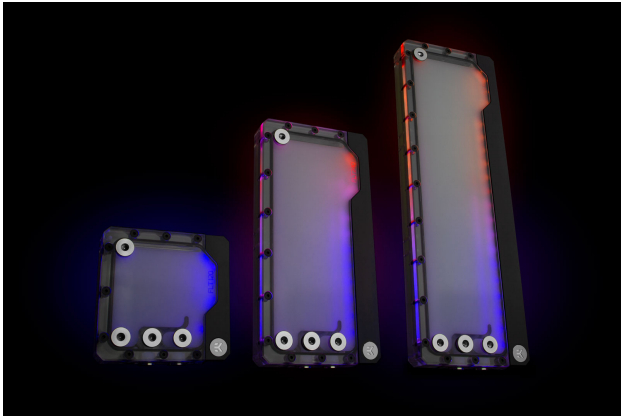

EK-Quantum Kinetic FLT 360 DDC PWM D-RGB - Plexi

\$284.99

Product Images

Short Description

All new Flat (FLT) series EK-Quantum Kinetic FLT DDC pump-reservoir units! The new Kinetic combo units are part of the EK Quantum Line of products and come with sophisticated addressable D-RGB lighting implementation and a genuine DDC pump! Each unit is featuring standard 120mm fan mounting holes for maximum flexibility during the installation. The reservoir is equipped with a total of six G1/4" ports so that users can choose the most optimal setup for their liquid cooling loops.

Choose a cerakote color to add custom color to your accent piece, screws, and stop plugs

Description

All new Flat (FLT) series EK-Quantum Kinetic FLT DDC pump-reservoir units! The new Kinetic combo units are part of the EK Quantum Line of products and come with sophisticated addressable D-RGB lighting implementation and a genuine DDC pump! Each unit is featuring standard 120mm fan mounting holes for maximum flexibility during the installation. The reservoir is equipped with a total of six G1/4" ports so that users can choose the most optimal setup for their liquid cooling loops.

EK-Quantum Kinetic FLT DDC series pump-reservoir units are equipped with genuine DDC 3.25 pumps, made in Europe, which are capable of delivering flow rates of 1000 liters per hour with a maximum head pressure up to 5.2 meters! These new FLT series combo units are available in three different sizes of 120mm, 240mm, and 360mm.