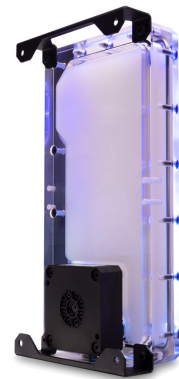

EK-Quantum Kinetic FLT 360 DDC PWM D-RGB - Plexi

\$284.99

Product Images

Short Description

All new Flat (FLT) series EK-Quantum Kinetic FLT DDC pump-reservoir units! The new Kinetic combo units are part of the EK Quantum Line of products and come with sophisticated addressable D-RGB lighting implementation and a genuine DDC pump! Each unit is featuring standard 120mm fan mounting holes for maximum flexibility during the installation. The reservoir is equipped with a total of six G1/4" ports so that users can choose the most optimal setup for their liquid cooling loops.

Choose a cerakote color to add custom color to your accent piece, screws, and stop plugs

Description

All new Flat (FLT) series EK-Quantum Kinetic FLT DDC pump-reservoir units! The new Kinetic combo units are part of the EK Quantum Line of products and come with sophisticated addressable D-RGB lighting implementation and a genuine DDC pump! Each unit is featuring standard 120mm fan mounting holes for maximum flexibility during the installation. The reservoir is equipped with a total of six G1/4" ports so that users can choose the most optimal setup for their liquid cooling loops.

EK-Quantum Kinetic FLT DDC series pump-reservoir units are equipped with genuine DDC 3.25 pumps, made in Europe, which are capable of delivering flow rates of 1000 liters per hour with a maximum head pressure up to 5.2 meters! These new FLT series combo units are available in three different sizes of 120mm, 240mm, and 360mm.