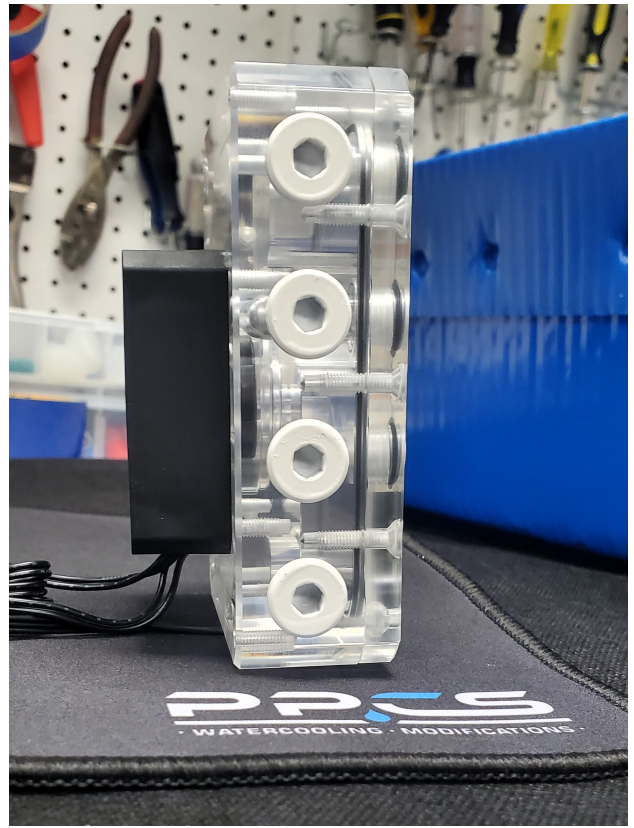

EK-Quantum Kinetic FLT 360 DDC PWM D-RGB - Plexi

\$284.99

Product Images

Short Description

All new Flat (FLT) series EK-Quantum Kinetic FLT DDC pump-reservoir units! The new Kinetic combo units are part of the EK Quantum Line of products and come with sophisticated addressable D-RGB lighting implementation and a genuine DDC pump! Each unit is featuring standard 120mm fan mounting holes for maximum flexibility during the installation. The reservoir is equipped with a total of six G1/4" ports so that users can choose the most optimal setup for their liquid cooling loops.

Choose a cerakote color to add custom color to your accent piece, screws, and stop plugs

Description

All new Flat (FLT) series EK-Quantum Kinetic FLT DDC pump-reservoir units! The new Kinetic combo units are part of the EK Quantum Line of products and come with sophisticated addressable D-RGB lighting implementation and a genuine DDC pump! Each unit is featuring standard 120mm fan mounting holes for maximum flexibility during the installation. The reservoir is equipped with a total of six G1/4" ports so that users can choose the most optimal setup for their liquid cooling loops.

EK-Quantum Kinetic FLT DDC series pump-reservoir units are equipped with genuine DDC 3.25 pumps, made in Europe, which are capable of delivering flow rates of 1000 liters per hour with a maximum head pressure up to 5.2 meters! These new FLT series combo units are available in three different sizes of 120mm, 240mm, and 360mm.

Specifications

Technical specifications:

- Size (HxWxT): 365x120x58mm (with mounting system)
- Capacity: ~435ml
- D-RGB connector 3-pin 5V digital LED header (Pinout: +5V, D, Blocked, Ground)

Pump electrical and mechanical properties: