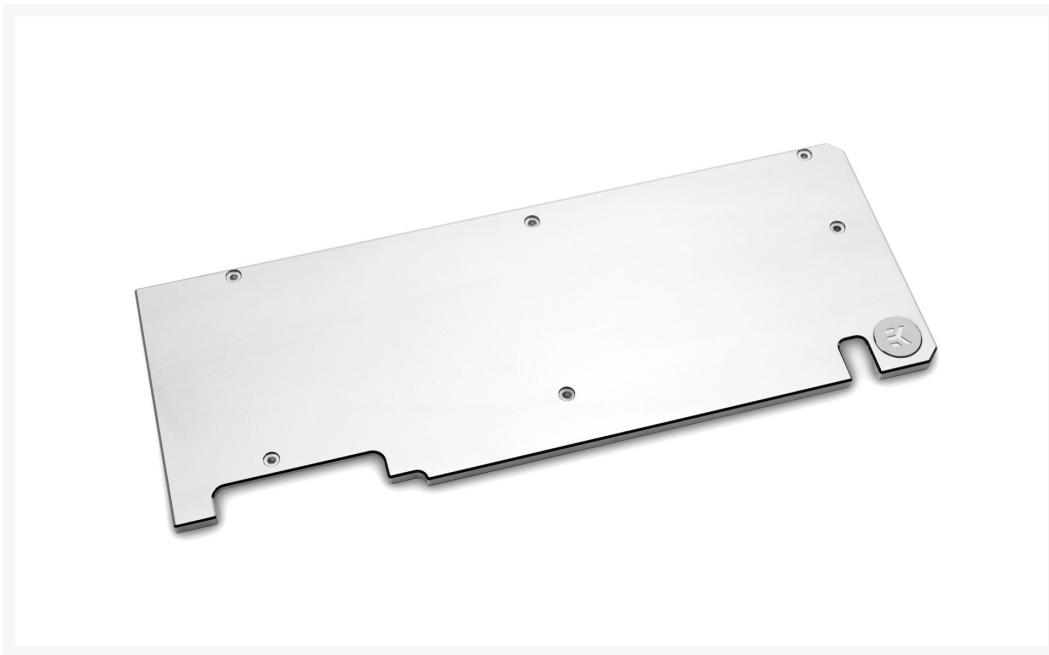

EK-Quantum Vector Dual Evo RTX 2070/2080 Backplate - Nickel

Special Price
\$25.00 was
\$49.99

Product Images

Short Description

EK-Quantum Vector Dual Evo RTX 2070/2080 Backplate - Nickel is a CNC machined retention backplate made nickel-plated aluminum, that fits EK-Quantum Vector Dual Evo RTX 2070/2080 D-RGB water blocks.

Description

EK-Quantum Vector Dual Evo RTX 2070/2080 Backplate - Nickel is a CNC machined retention backplate made nickel-plated aluminum, that fits EK-Quantum Vector Dual Evo RTX 2070/2080 D-RGB water blocks.

Backplate covers the whole length of graphics cards PCB, serves as an aesthetic add-on and also provides passive cooling for the backside of the voltage regulation module (VRM) and the GPU core.

This backplate is guaranteed to be compatible with all ASUS® Dual EVO RTX 2070, 2080 and SUPER variants of these graphics cards.

Specifications

Enclosed:

- EK-FC Trio RTX 2080 Ti Backplate Classic - Nickel

Developed in Europe.

PLEASE NOTE:

- The backplate does not serve as a standalone unit and is compatible with EK-FC Trio RTX 2080 +Ti Classic RGB - Nickel + Plexi water block!
- Check your toolbox if you are missing this special Hex adapter for some of the screws.
- Backplate screws can be found in the special compartment inside the box.