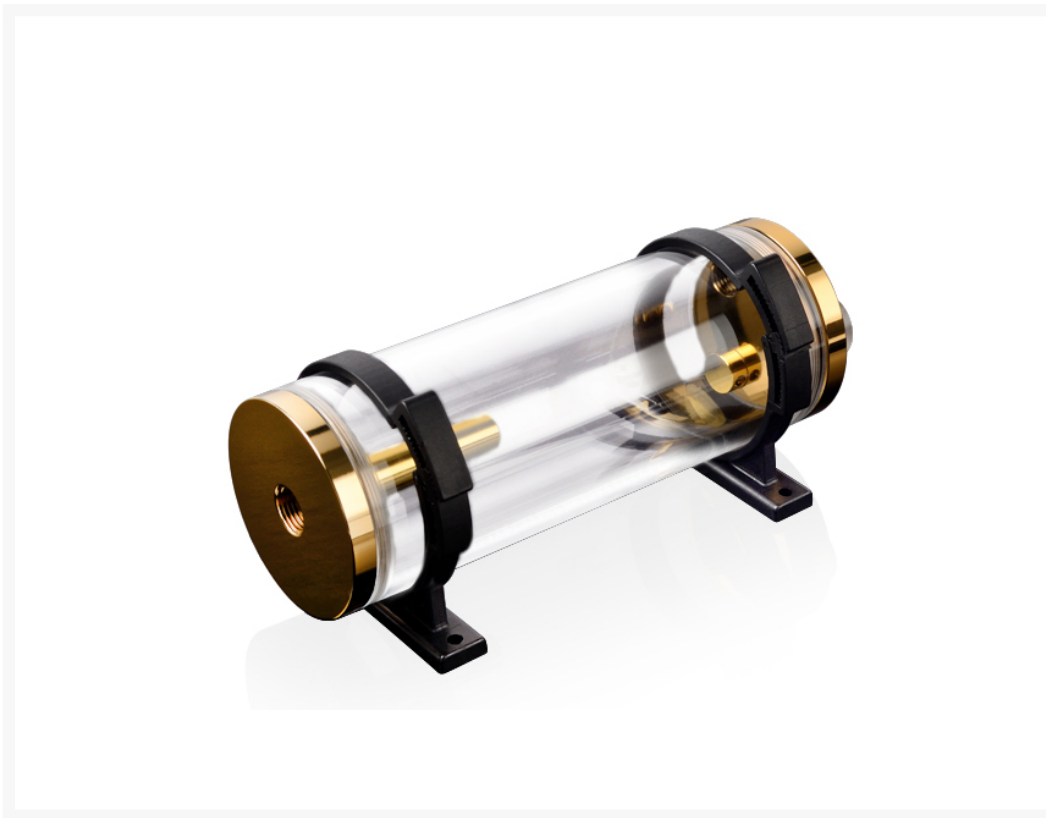

Bitspower Water Tank Z-Multi 150 (Limited Brass Edition - True Brass)

\$81.50

Product Images

Short Description

The smallest version of Bitspower reservoirs! High quality multi option compensating reservoir for most advanced users!

Manufactured of first class quality acrylic tube and brass top. Bottom part gives user 3 options for placing the G1/4" fittings/barbs as inlet or outlet.

Top with G1/4" thread is can be used for additional fitting/barb as inlet of filling port. The compensating reservoir is very easy to

fill and is sealed with high quality rubber gasket.

Description

The smallest version of Bitspower reservoirs! High quality multi option compensating reservoir for most advanced users!

Manufactured of first class quality acrylic tube and brass top. Bottom part gives user 3 options for placing the G1/4" fittings/barbs as inlet or outlet.

Top with G1/4" thread is can be used for additional fitting/barb as inlet of filling port. The compensating reservoir is very easy to fill and is sealed with high quality rubber gasket.

Features

1. Design For Multi-Function On Water-Tank Issue.
2. The Simple Design For Water Storage.
3. Both Top Made Of Brass.
4. Tank Body Made Of Hi-Quality Acrylic.
5. RoHS Compliant.