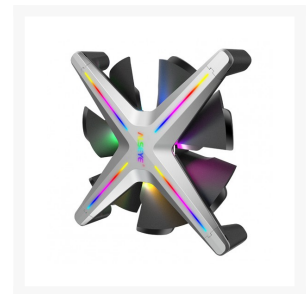

ae ALSEYE X12 RGB Fan 3pieces 120mm PC Fan Set with Remote control Compatible with Asus Gigabyte Msi Motherboard RGB Control - Gray

\$59.99

Product Images

Short Description

Alseye X12 led case fan dc brushless fan 12v for computer case Unique and innovative industrial aesthetic design no frame design.

Description

Alseye X12 led case fan dc brushless fan 12v for computer case Unique and innovative industrial aesthetic design no frame design.

Features

Custom Fan Blades. High Airflow, Low Noise

X12 unique blade design for uses with high airflow and strong static pressure, use as case fan and ALSEYE XTREME series CPU liquid coolers, the airflow more concentrated.