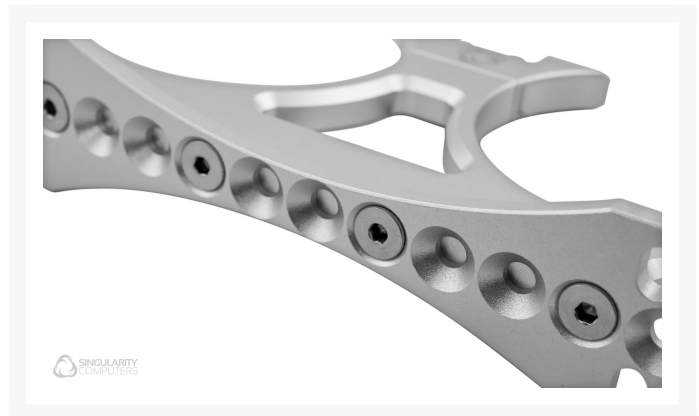

Singularity Computers Ethereal Dual 2.0 – Silver

\$49.00

Product Images

Short Description

Ethereal was the first reservoir mount to directly attach a reservoir to a radiator which has since become an industry standard. Ethereal Dual was the first mount capable of mounting two reservoirs or pump and reservoir combinations to a radiator. It creates an extremely compact dual reservoir configuration which can fit into the tightest cases.

Description

Ethereal was the first reservoir mount to directly attach a reservoir to a radiator which has since become an industry standard. Ethereal Dual was the first mount capable of mounting two reservoirs or pump and

reservoir combinations to a radiator. It creates an extremely compact dual reservoir configuration which can fit into the tightest cases. The back plate is universal and fits 120mm and 140mm wide radiators. It has horizontal adjustment with increments of 10mm so that you can offset your components on the radiator. Ethereal Dual 2.0 now comes with the latest Universal Back Plate which reduces overhang when using it on a 120mm wide radiator.

Specifications

Specifications & Included Items:

Ethereal Dual 2.0 Reservoir Mount Silver x1. Reservoir Mount Clamp Silver x1: 6061 Aluminum CNC Machined & Anodized.

Fasteners: Stainless Steel Silver:

M4 20mm Button Head Hex: x2. M4 10mm Countersunk Hex: x4.