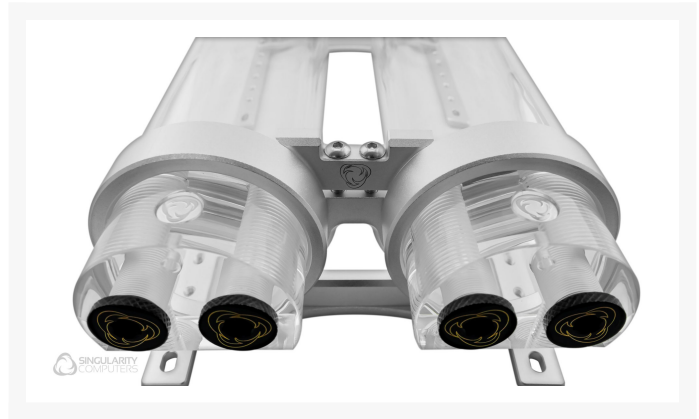

Singularity Computers Ethereal Dual 2.0 – Silver

\$49.00

Product Images

Short Description

Ethereal was the first reservoir mount to directly attach a reservoir to a radiator which has since become an industry standard. Ethereal Dual was the first mount capable of mounting two reservoirs or pump and reservoir combinations to a radiator. It creates an extremely compact dual reservoir configuration which can fit into the tightest cases.

Description

Ethereal was the first reservoir mount to directly attach a reservoir to a radiator which has since become an industry standard. Ethereal Dual was the first mount capable of mounting two reservoirs or pump and

reservoir combinations to a radiator. It creates an extremely compact dual reservoir configuration which can fit into the tightest cases. The back plate is universal and fits 120mm and 140mm wide radiators. It has horizontal adjustment with increments of 10mm so that you can offset your components on the radiator. Ethereal Dual 2.0 now comes with the latest Universal Back Plate which reduces overhang when using it on a 120mm wide radiator.

Specifications

Specifications & Included Items:

Ethereal Dual 2.0 Reservoir Mount Silver x1. Reservoir Mount Clamp Silver x1: 6061 Aluminum CNC Machined & Anodized.

Fasteners: Stainless Steel Silver:

M4 20mm Button Head Hex: x2. M4 10mm Countersunk Hex: x4.