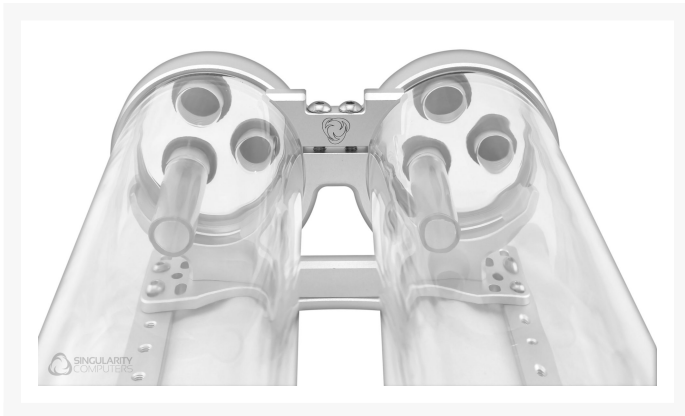

Singularity Computers Ethereal Dual 2.0 – Silver

\$49.00

Product Images

Short Description

Ethereal was the first reservoir mount to directly attach a reservoir to a radiator which has since become an industry standard. Ethereal Dual was the first mount capable of mounting two reservoirs or pump and reservoir combinations to a radiator. It creates an extremely compact dual reservoir configuration which can fit into the tightest cases.

Description

Ethereal was the first reservoir mount to directly attach a reservoir to a radiator which has since become an industry standard. Ethereal Dual was the first mount capable of mounting two reservoirs or pump and

reservoir combinations to a radiator. It creates an extremely compact dual reservoir configuration which can fit into the tightest cases. The back plate is universal and fits 120mm and 140mm wide radiators. It has horizontal adjustment with increments of 10mm so that you can offset your components on the radiator. Ethereal Dual 2.0 now comes with the latest Universal Back Plate which reduces overhang when using it on a 120mm wide radiator.

Specifications

Specifications & Included Items:

Ethereal Dual 2.0 Reservoir Mount Silver x1. Reservoir Mount Clamp Silver x1: 6061 Aluminum CNC Machined & Anodized.

Fasteners: Stainless Steel Silver:

M4 20mm Button Head Hex: x2. M4 10mm Countersunk Hex: x4.