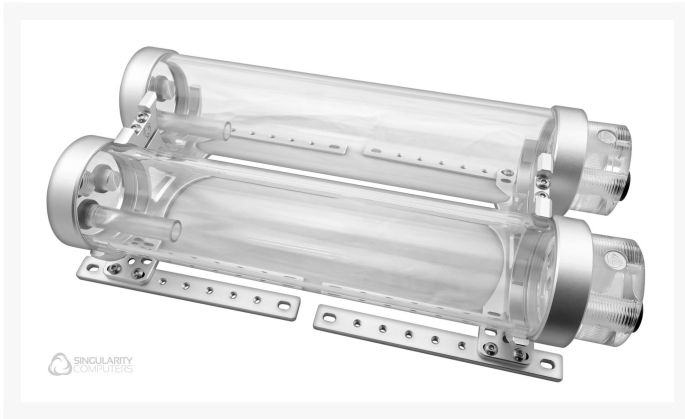

Singularity Computers Ethereal Dual 2.0 – Silver

\$49.00

Product Images

Short Description

Ethereal was the first reservoir mount to directly attach a reservoir to a radiator which has since become an industry standard. Ethereal Dual was the first mount capable of mounting two reservoirs or pump and reservoir combinations to a radiator. It creates an extremely compact dual reservoir configuration which can fit into the tightest cases.

Description

Ethereal was the first reservoir mount to directly attach a reservoir to a radiator which has since become an industry standard. Ethereal Dual was the first mount capable of mounting two reservoirs or pump and

reservoir combinations to a radiator. It creates an extremely compact dual reservoir configuration which can fit into the tightest cases. The back plate is universal and fits 120mm and 140mm wide radiators. It has horizontal adjustment with increments of 10mm so that you can offset your components on the radiator. Ethereal Dual 2.0 now comes with the latest Universal Back Plate which reduces overhang when using it on a 120mm wide radiator.

Specifications

Specifications & Included Items:

Ethereal Dual 2.0 Reservoir Mount Silver x1. Reservoir Mount Clamp Silver x1: 6061 Aluminum CNC Machined & Anodized.

Fasteners: Stainless Steel Silver:

M4 20mm Button Head Hex: x2. M4 10mm Countersunk Hex: x4.