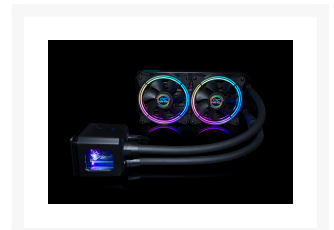

Alphacool Eisbaer Aurora 240 CPU - Digital RGB

$131.25

Product Images