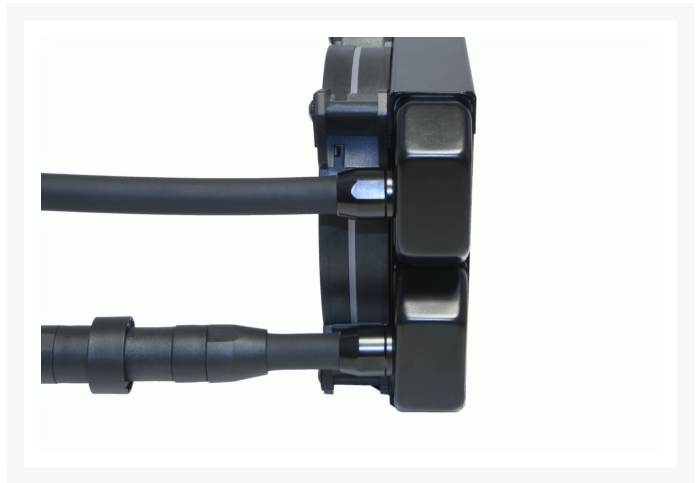

Short Description

Can the Eisbaer from Alphacool become even better? Absolutely! Would the Eisbaer look even more impressive with aRGB? Definitely yes!! The Eisbaer Aurora AIO still cools the CPU with the well-known and high-quality copper cooler of the Eisbaer, although the surface area has been enlarged, compared to its predecessor. Also, the pump works much more efficiently with 10% more power, with reduced noise level.

Description

Can the Eisbaer from Alphacool become even better? Absolutely! Would the Eisbaer look even more impressive with aRGB? Definitely yes!! The Eisbaer Aurora AIO still cools the CPU with the well-known and high-quality copper cooler of the Eisbaer, although the surface area has been enlarged, compared to its predecessor. Also, the pump works much more efficiently with 10% more power, with reduced noise level.

The hoses and fittings have also been completely revised and are now much smoother and more inconspicuous. Since durable TPV hose and fittings from the Enterprise Solution series are now used, safety and durability is also one of the features. For more individuality, fittings and hose can be easily replaced thanks to the G1/4 fittings. The Eisbaer Aurora, as before, can be expanded via the quick release fasteners. Also refilling is still possible.