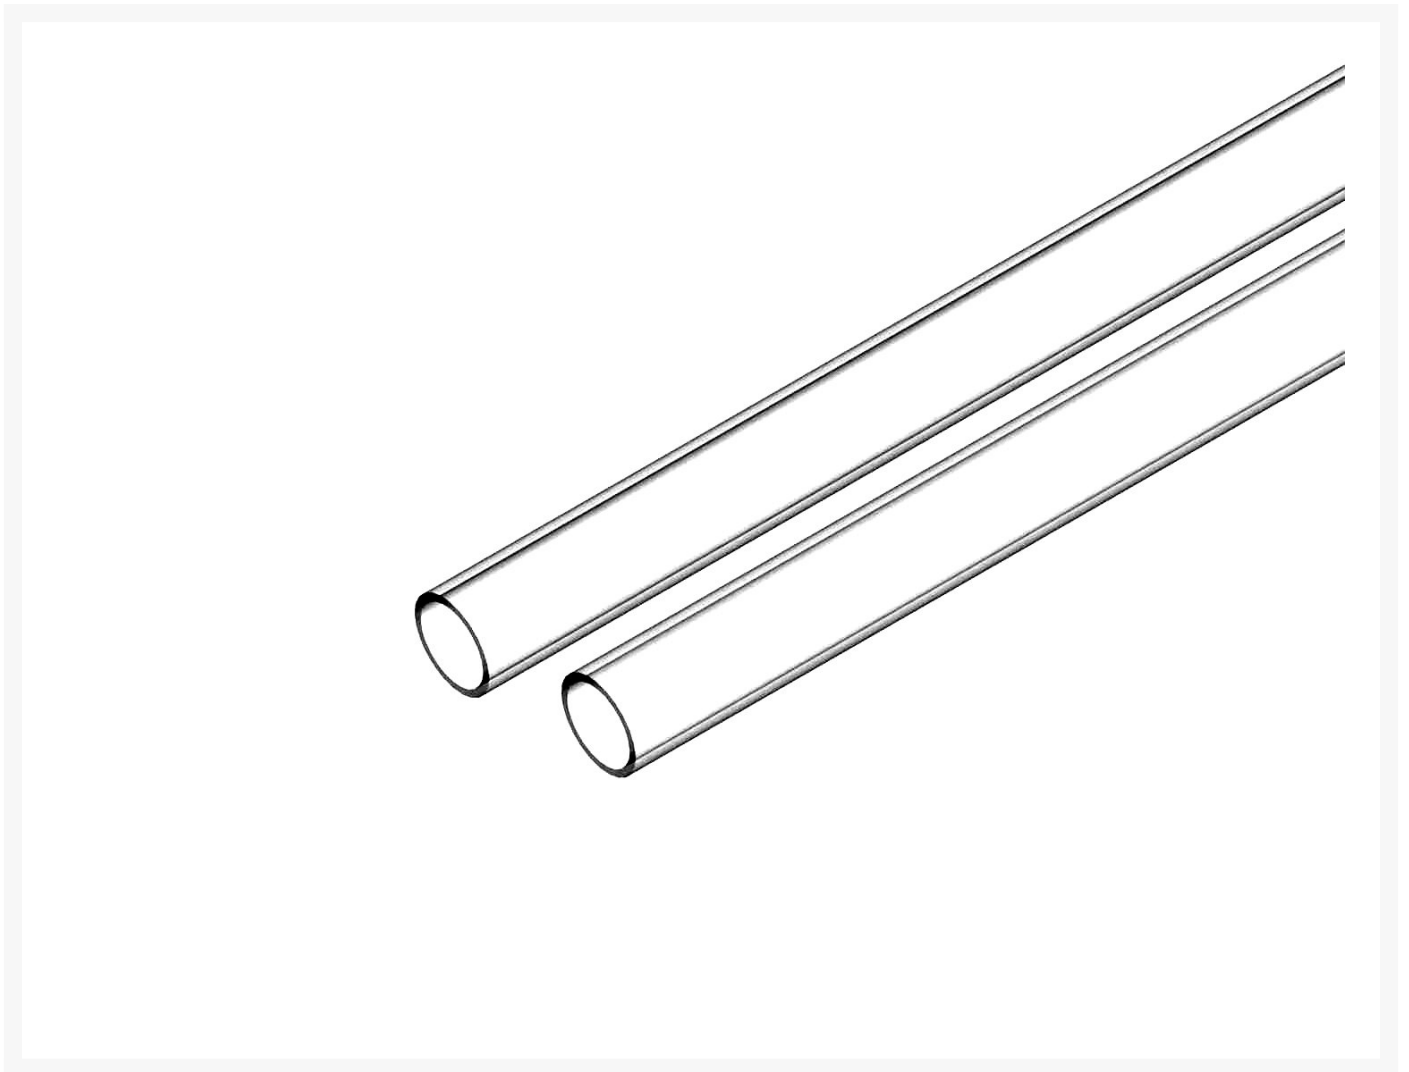

## Short Description

---

The most stylish and optical pleasing way to connect your watercooling components is, without a doubt, hardtubing. Acrylic (PMMA) tubes deliver the best possible visual result: absolutely clear, without a shimmer of color to it, brilliant crystal clear visuals. This tubes will make the fluid of your choice look amazing!

## Description

---

The most stylish and optical pleasing way to connect your watercooling components is, without a doubt, hardtubing. Acrylic (PMMA) tubes deliver the best possible visual result: absolutely clear, without a shimmer of color to it, brilliant crystal clear visuals. This tubes will make the fluid of your choice look amazing!

This set contains two tubes of 50cm length each.

## Specifications

---

Specs:

Material: PMMA (Plexi)

Color: Clear transparent

Outer diameter: 14mm

Inner diameter: 10mm

Scope of delivery: