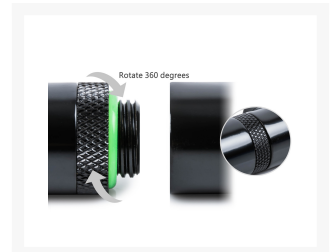

# Bitspower Matt Black T-Block Rotary G1/4" & Inner G1/4"x2

\$10.25

## Short Description

---

Bitspower Matt Black T-Block Rotary G1/4" & Inner G1/4"x2

## Features

---

1. True Hi-Flow Design.
2. Hi-Quality Brass Material.
3. High Durability Nickel Finished in Matt Black Color.
4. Design for T-Way Application.
5. RoHS Compliant.