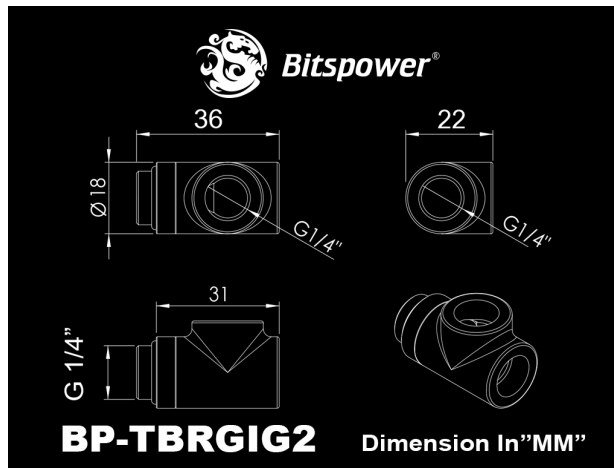

# Bitspower Matt Black T-Block Rotary G1/4" & Inner G1/4"x2

\$10.25

## Product Images

## Short Description

---

Bitspower Matt Black T-Block Rotary G1/4" & Inner G1/4"x2

## Specifications

---

Thread : G1/4" x1 / Inner G1/4" x2

\*\*\* Bitspower reserves the right to change the product design and interpretations. These are subject to change without notice. Product colors and accessories are based on the actual product. \*\*\*