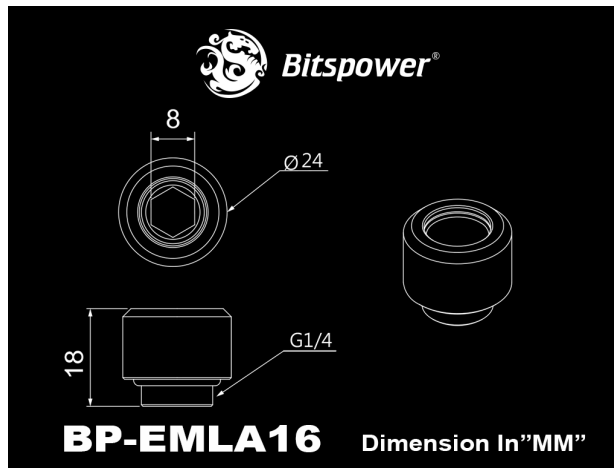

Bitspower G1/4" Silver Shining Advanced Multi- Link For OD 16MM

\$9.50

Product Images

Short Description

Bitspower G1/4" Silver Shining Advanced Multi-Link For OD 16MM

Description

Bitspower G1/4" Silver Shining Advanced Multi-Link For OD 16MM

Features

1. A whole new design.
2. Made of hi-quality brass material.
3. Easier to use with hard tubes.
4. When assembled correctly, the fittings are simple to use and extremely secure.
5. Design for multi-link extension application via hard tube OD 16MM.
6. RoHS Compliant.

Specifications

Thread: G1/4"

*** Bitspower reserves the right to change the product design and interpretations. These are subject to change without notice. Product colors and accessories are based on the actual product. ***

Additional Information

Brand	Bitspower
SKU	BP-EMLA16
Weight	0.2000
Special Order	No
Fitting Type	Rigid Compression
Fitting Size	16mm
Fitting Angle	Straight
Fitting Finish	Chrome
Vendor SKU/EAN	4712914784827