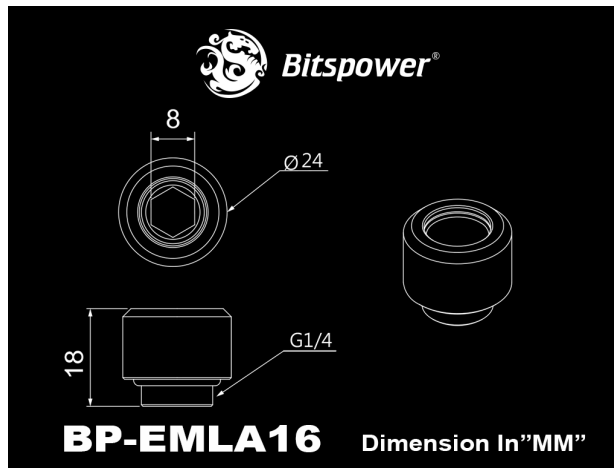

## Short Description

---

Bitspower G1/4" Black Sparkle Advanced Multi-Link For OD 16MM

## Description

---

Bitspower G1/4" Black Sparkle Advanced Multi-Link For OD 16MM

## Specifications

---

Thread: G1/4"

\*\*\* Bitspower reserves the right to change the product design and interpretations. These are subject to change without notice. Product colors and accessories are based on the actual product. \*\*\*