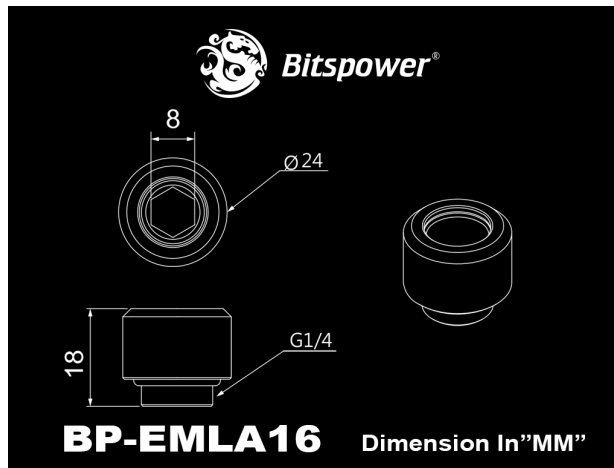


 **Bitspower G1/4" Deluxe
White Advanced Multi-Link
For OD 16MM**

\$11.95

Product Images

Short Description

Bitspower G1/4" Deluxe White Advanced Multi-Link For OD 16MM

Description

Bitspower G1/4" Deluxe White Advanced Multi-Link For OD 16MM

Features

1. A whole new design.
2. Made of hi-quality brass material.
3. Easier to use with hard tubes.
4. When assembled correctly, the fittings are simple to use and extremely secure.
5. Design for multi-link extension application via hard tube OD 16MM.
6. RoHS Compliant.

Specifications

Thread: G1/4"

*** Bitspower reserves the right to change the product design and interpretations. These are subject to change without notice. Product colors and accessories are based on the actual product. ***

Additional Information

| | |
|----------------|-------------------|
| Brand | Bitspower |
| SKU | BP-DWEMLA16 |
| Weight | 0.2000 |
| Special Order | No |
| Fitting Type | Rigid Compression |
| Fitting Size | 16mm |
| Fitting Angle | Straight |
| Fitting Finish | White |
| Vendor SKU/EAN | 4712914784872 |