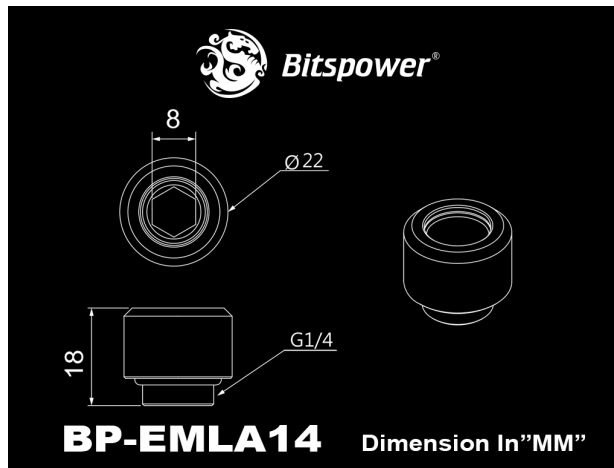

Bitspower G1/4" Matt Black Advanced Multi-Link For OD 14MM

\$8.95

Product Images

Short Description

Bitspower G1/4" Matt Black Advanced Multi-Link For OD 14MM

Description

Bitspower G1/4" Matt Black Advanced Multi-Link For OD 14MM

Features

1. A whole new design.
2. Made of hi-quality brass material.
3. Easier to use with hard tubes.
4. When assembled correctly, the fittings are simple to use and extremely secure.
5. Design for multi-link extension application via hard tube OD 14MM.
6. RoHS Compliant.

Specifications

Thread: G1/4"

*** Bitspower reserves the right to change the product design and interpretations. These are subject to change without notice. Product colors and accessories are based on the actual product. ***

Additional Information

Brand	Bitspower
SKU	BP-MBEMLA14
Weight	0.2000
Special Order	No
Fitting Type	Rigid Compression
Fitting Size	14mm
Fitting Angle	Straight
Fitting Finish	Matte Black
Vendor SKU/EAN	4712914784896