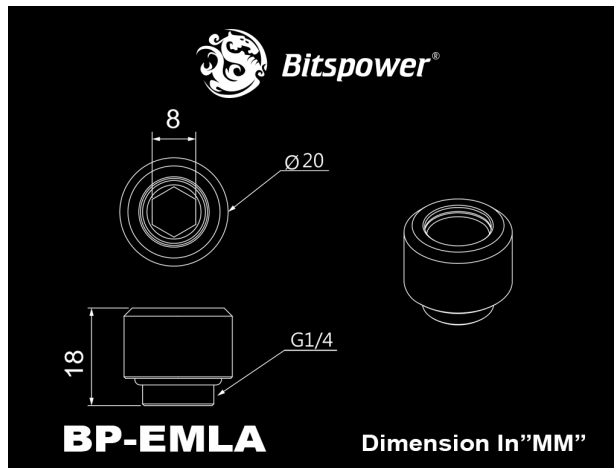


 **Bitspower G1/4" Deluxe
White Advanced Multi-Link
For OD 12MM**

\$9.95

Product Images

Short Description

Bitspower G1/4" Deluxe White Advanced Multi-Link For OD 12MM

Description

Bitspower G1/4" Deluxe White Advanced Multi-Link For OD 12MM

Features

1. A whole new design.
2. Made of hi-quality brass material.
3. Easier to use with hard tubes.
4. When assembled correctly, the fittings are simple to use and extremely secure.
5. Design for multi-link extension application via hard tube OD 12MM.
6. RoHS Compliant.

Specifications

Thread: G1/4"

*** Bitspower reserves the right to change the product design and interpretations. These are subject to change without notice. Product colors and accessories are based on the actual product. ***

Additional Information

Brand	Bitspower
SKU	BP-DWEMLA12
Weight	0.2000
Special Order	No
Fitting Type	Rigid Compression
Fitting Size	12mm
Fitting Angle	Straight
Fitting Finish	White
Vendor SKU/EAN	4712914784858