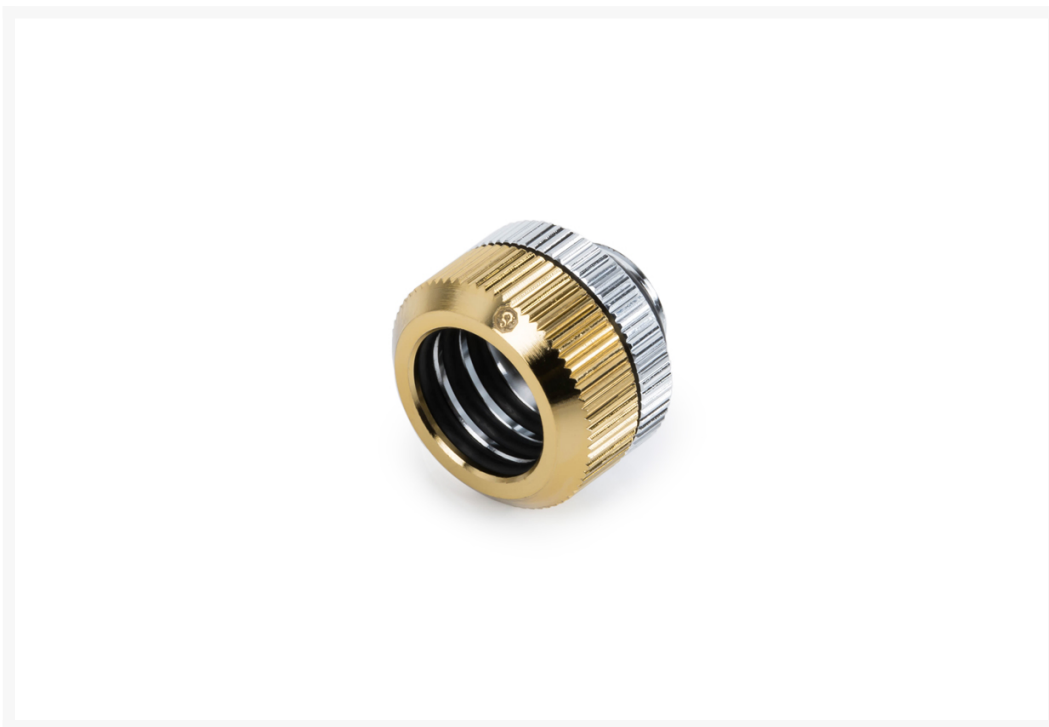

# Bitspower Touchaqua Dual O-Ring G1/4" Tighten Fitting For Hard Tubing OD14MM (True Brass) (2 PCS )

\$7.95

## Short Description

Bitspower Touchaqua Dual O-Ring G1/4" Tighten Fitting For Hard Tubing OD14MM (True Brass) (2 PCS )

## Description

---

Bitspower Touchaqua Dual O-Ring G1/4" Tighten Fitting For Hard Tubing OD14MM (True Brass) (2 PCS )

## Features

---

1. True Hi-Flow Design.
2. Hi-Quality Brass&Aluminum Material.
3. High Durability Nickel Finished In True Brass Color.
4. Design For Multi-Link Extension Application Via Acrylic Tube OD 14MM On Both Side.
5. RoHS Compliant.