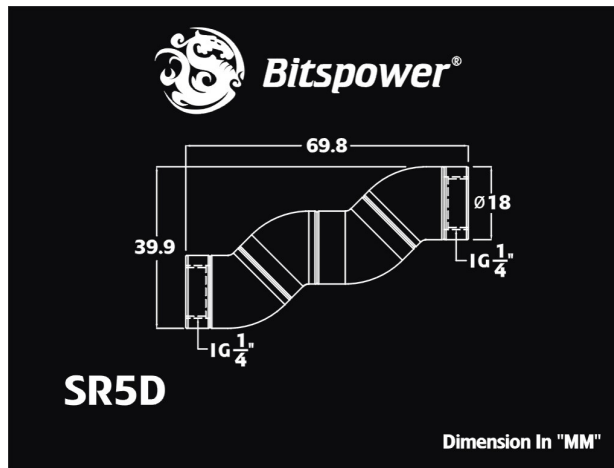

Bitspower Royal Blue Five Rotary Snake-Style Dual IG1/4" Adapter

\$34.95

Product Images

Short Description

Bitspower Royal Blue Five Rotary Snake-Style Dual IG1/4" Adapter

Description

Bitspower Royal Blue Five Rotary Snake-Style Dual IG1/4" Adapter

Features

Features:

1. True Hi-Flow Design.
2. Hi-Quality Brass Material.
3. With 360-Degree Rotation In Three Positions.
4. High Durability Nickel Finished In Royal Blue Color.
5. Unique Design For Tube Replacement Application.
6. RoHS Compliant.

Specifications

Thread : Inner G1/4"
Thread Length : 5MM
Thread No. : 2

*** Bitpower reserves the right to change the product design and interpretations. These are subject to change without notice. Product colors and accessories are based on the actual product. ***

Additional Information

| | |
|----------------|---------------|
| Brand | Bitpower |
| SKU | BP-RBLSR5D |
| Weight | 0.1000 |
| Special Order | No |
| Fitting Type | Adapter |
| Fitting Angle | Snake Style |
| Fitting Finish | Blue |
| Vendor SKU/EAN | 4712914785756 |