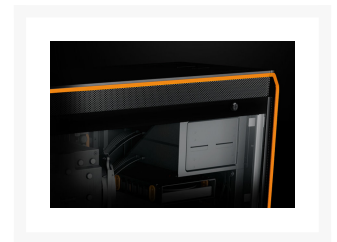

be quiet! BeQuiet Dark Base 900 Windowed Side Panel

\$38.95

Product Images

Short Description

The elegant and fully-windowed side panel fits all Dark Base 900 PC cases and gives you a perfect view of the top-end components inside your PC case. The window is made of 4mm tinted and tempered glass, and is decoupled from the case with rubber elements to inhibit the transfer of vibrations.

Description

The elegant and fully-windowed side panel fits all Dark Base 900 PC cases and gives you a perfect view of the top-end components inside your PC case. The window is made of 4mm tinted and tempered glass, and is decoupled from the case with rubber elements to inhibit the transfer of vibrations.

Features

HIGH-END FINISH

Perfection to the last detail

The top and bottom of the side panel window are painted black to hide screw holes underneath, enabling an unhindered view inside the case.

Specifications

General data

Model	Window Side Panel (Dark Base)
Type	Full window side panel for Dark Base 900 cases
Overall dimensions (L x W x H), (mm)	478 x 526 x 4
Dimensions window (L x W), (mm)	478 x 526
Colour options rubber seals	-