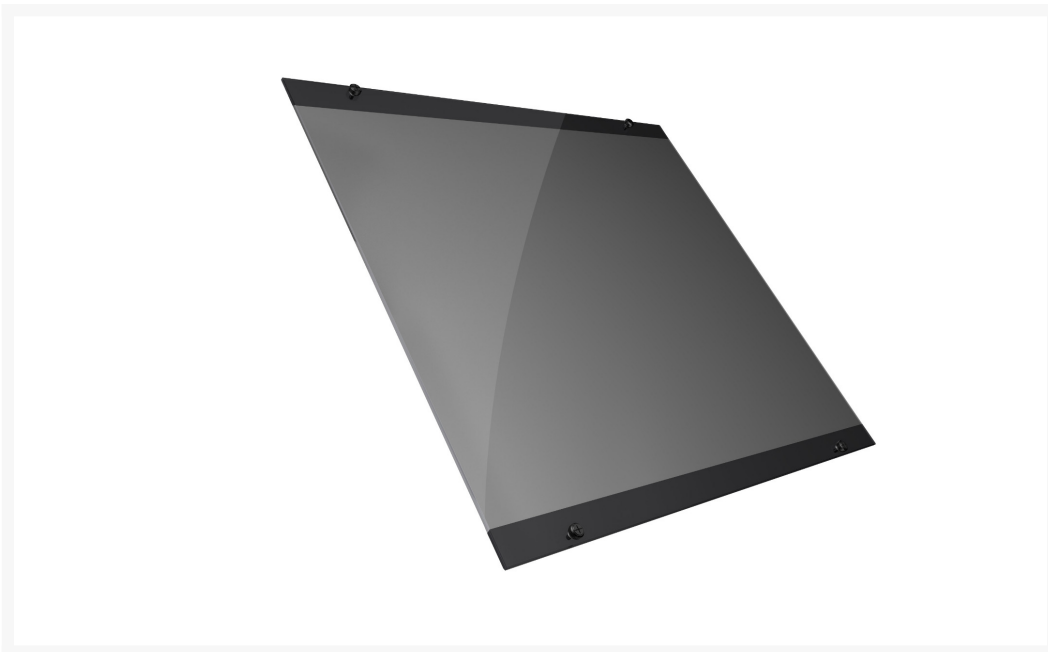

be quiet! BeQuiet Dark Base 900 Windowed Side Panel

\$38.95

Product Images

Short Description

The elegant and fully-windowed side panel fits all Dark Base 900 PC cases and gives you a perfect view of the top-end components inside your PC case. The window is made of 4mm tinted and tempered glass, and is decoupled from the case with rubber elements to inhibit the transfer of vibrations.

Description

The elegant and fully-windowed side panel fits all Dark Base 900 PC cases and gives you a perfect view of the top-end components inside your PC case. The window is made of 4mm tinted and tempered glass, and is decoupled from the case with rubber elements to inhibit the transfer of vibrations.

Features

HIGH-END FINISH

Perfection to the last detail

The top and bottom of the side panel window are painted black to hide screw holes underneath, enabling an unhindered view inside the case.

Specifications

General data

Model	Window Side Panel (Dark Base)
Type	Full window side panel for Dark Base 900 cases
Overall dimensions (L x W x H), (mm)	478 x 526 x 4
Dimensions window (L x W), (mm)	478 x 526
Colour options rubber seals	-