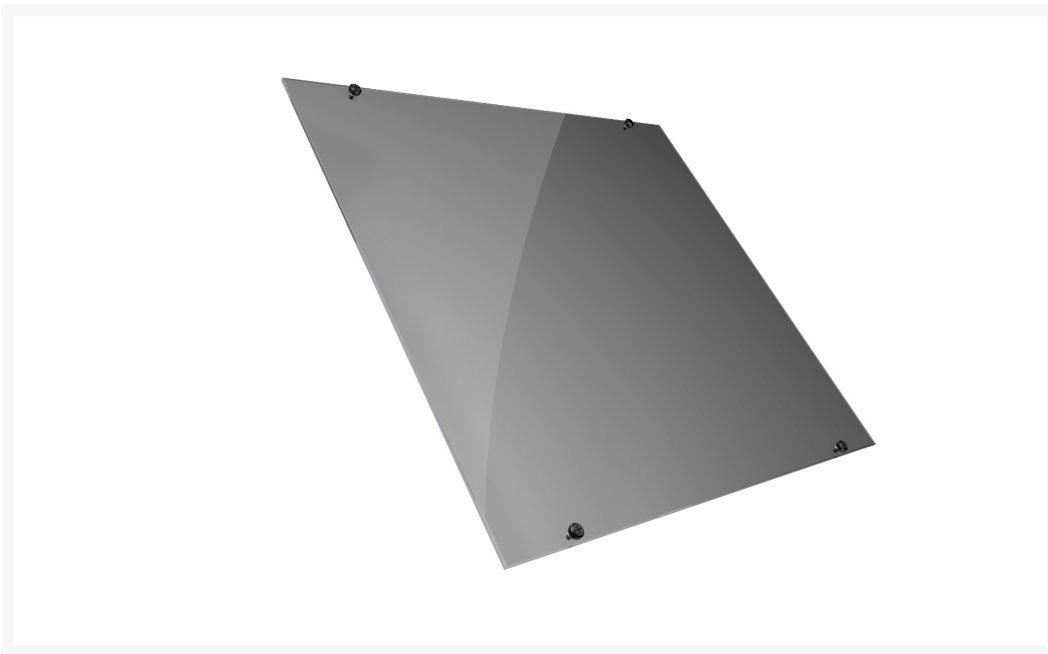

# be quiet! BeQuiet Pure Base 600 Windowed Side Panel

Special Price  
**\$16.48** was  
**\$32.95**

## Short Description

The fully windowed side panel for all Pure Base 600 PC cases

The high-quality and fully-windowed side panel fits all Pure Base 600 cases and gives you a perfect view of the components inside your PC. The window is made of 4mm tinted and tempered glass, and is decoupled from the case with rubber elements to inhibit the transfer of vibrations.

## Description

---

The fully windowed side panel for all Pure Base 600 PC cases

The high-quality and fully-windowed side panel fits all Pure Base 600 cases and gives you a perfect view of the components inside your PC. The window is made of 4mm tinted and tempered glass, and is decoupled from the case with rubber elements to inhibit the transfer of vibrations.

### General data

Model	Window Side Panel (Pure Base)
Type	Full window side panel for Pure Base 600 cases
Overall dimensions (L x W x H), (mm)	417 x 460 x 4
Dimensions window (L x W), (mm)	417 x 460
Colour options rubber seals	-
Material	4mm tinted and tempered glass
Compatible with be quiet! case	Pure Base 600, Pure Base 600 Window