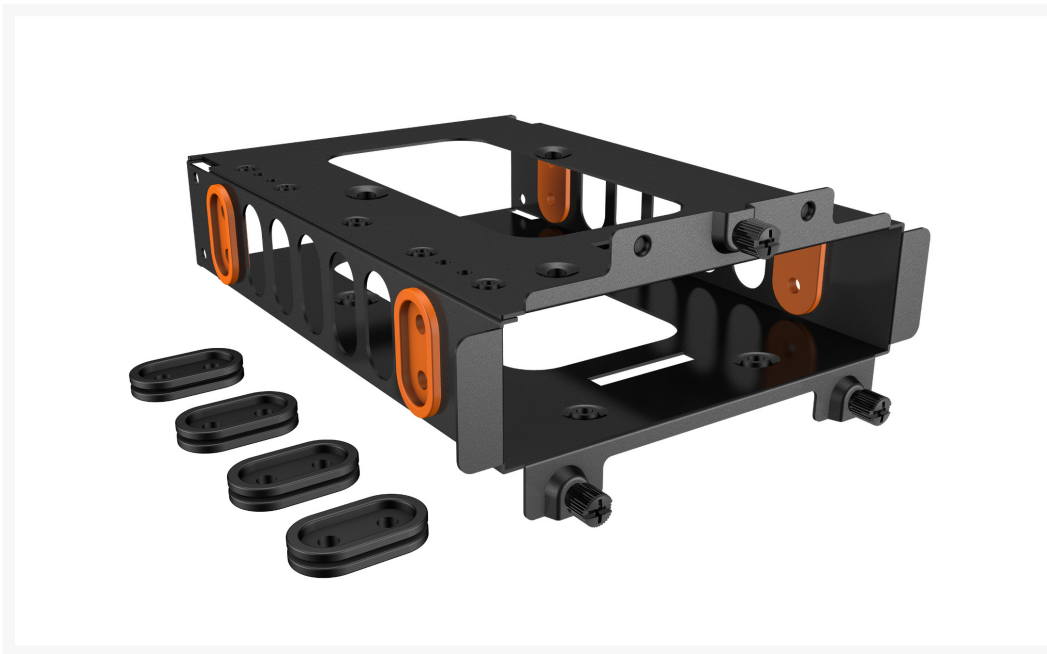

be quiet! Be Quiet HDD Cage for most Be Quiet! Cases

\$8.95

Product Images

Short Description

Additional single HDD cage for all who want to install their HDD professionally and securely in most be quiet! cases.

Description

Additional single HDD cage for all who want to install their HDD professionally and securely in most be quiet! cases.

- Perfect mounting for one HDD or up to two SSDs
- Decoupled installation of HDDs
- Black and orange rubber decouplings included
- Compatible with most be quiet! cases
- Three years manufacturer's warranty
- German product conception, design and quality control

Specifications

General data

Model	HDD cage
Type	-
Dimensions (L x W x H), (mm)	158 x 108 x 31
Compatible with be quiet! case	Dark Base 900 series, Dark Base 700 series, Silent Base 801 series, Silent Base 601 series, Pure Base 600 series
Mounting options	1x HDD / 2x SSD
Amount (pcs.)	1

Additional Information

Brand	Be Quiet
SKU	BGA05
Weight	1.3000
Color	Black
Case Accessory Type	HDD Accessories
Vendor SKU/EAN	4260052186602