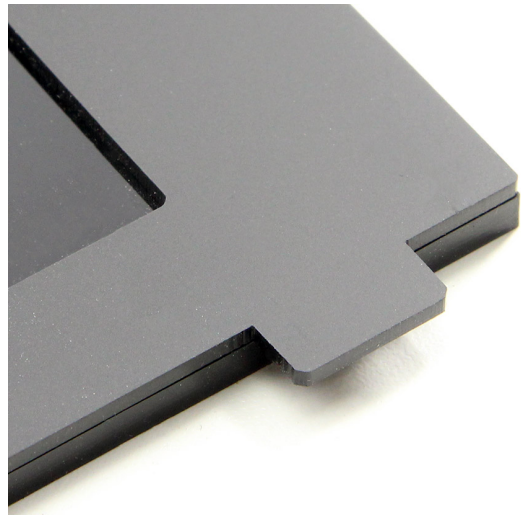

# Lian Li PC-011 Dynamic Custom Modded Replacement Front Panel with optional fan mounting

As low as  
**\$129.95**

## Short Description

---

Did you get that sweet new Lian Li PC-011 Dynamic rig built? Yeah? All the air chased out of the loop so it's whisper-quiet? Started playing your game at 4K res only to realize the system's now overheating because that 011 Dynamic has a solid glass front? Man, that sucks! If only you had more airflow in that area, right? --Well, worry no more! PPCS comes to the rescue again. Time to customize that case and give it some additional airflow where you need it (or want it). Glass is nice, but sometimes it's nice to have some airflow too, right?

Offered in a variety of patterns to give your Dynamic the look you're going for. Slot pattern that matches the OEM slotting on the top and side panel, and aligns with it vertically from the top; a 45-degree slanted pattern; the classic hexagon pattern; and a mosaic block pattern to start with many more to be added. Offered in Matte black only for now. They are a custom-made in-house drop-in replacement solution that replicates the stock glass front panel's installation method.