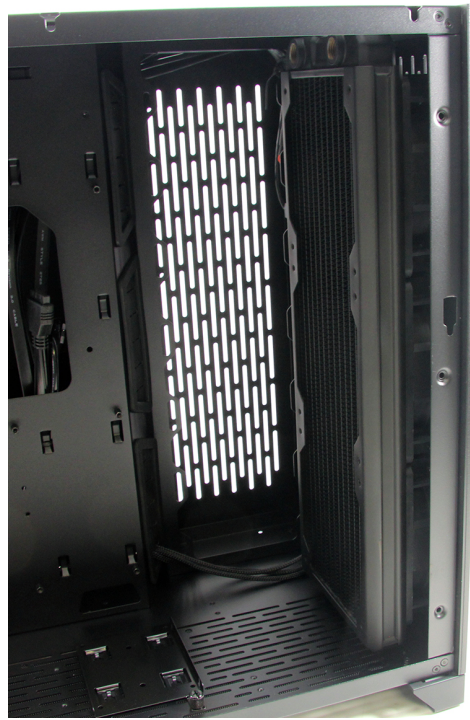

# Lian Li PC-011 Dynamic Custom Modded Replacement Front Panel with optional fan mounting

As low as  
**\$129.95**

## Short Description

---

Did you get that sweet new Lian Li PC-011 Dynamic rig built? Yeah? All the air chased out of the loop so it's whisper-quiet? Started playing your game at 4K res only to realize the system's now overheating because that 011 Dynamic has a solid glass front? Man, that sucks! If only you had more airflow in that area, right? --Well, worry no more! PPCS comes to the rescue again. Time to customize that case and give it some additional airflow where you need it (or want it). Glass is nice, but sometimes it's nice to have some airflow too, right?

Offered in a variety of patterns to give your Dynamic the look you're going for. Slot pattern that matches the OEM slotting on the top and side panel, and aligns with it vertically from the top; a 45-degree slanted pattern; the classic hexagon pattern; and a mosaic block pattern to start with many more to be added. Offered in Matte black only for now. They are a custom-made in-house drop-in replacement solution that replicates the stock glass front panel's installation method.