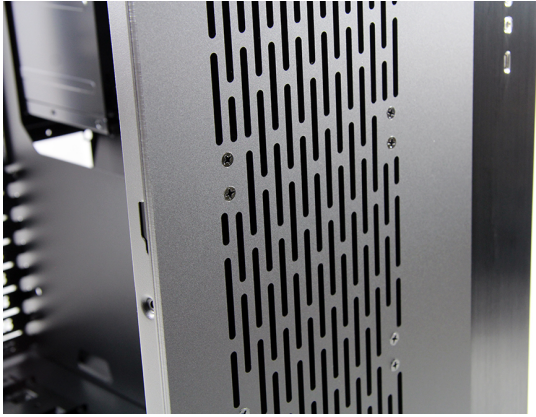

# Lian Li PC-011 Dynamic Custom Modded Replacement Front Panel with optional fan mounting

As low as  
**\$129.95**

## Short Description

---

Did you get that sweet new Lian Li PC-011 Dynamic rig built? Yeah? All the air chased out of the loop so it's whisper-quiet? Started playing your game at 4K res only to realize the system's now overheating because that 011 Dynamic has a solid glass front? Man, that sucks! If only you had more airflow in that area, right? --Well, worry no more! PPCS comes to the rescue again. Time to customize that case and give it some additional airflow where you need it (or want it). Glass is nice, but sometimes it's nice to have some airflow too, right?

Offered in a variety of patterns to give your Dynamic the look you're going for. Slot pattern that matches the OEM slotting on the top and side panel, and aligns with it vertically from the top; a 45-degree slanted pattern; the classic hexagon pattern; and a mosaic block pattern to start with many more to be added. Offered in Matte black only for now. They are a custom-made in-house drop-in replacement solution that replicates the stock glass front panel's installation method.