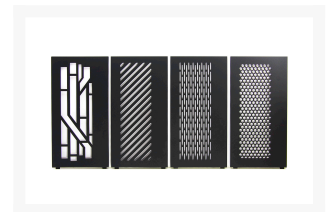

# Lian Li PC-011 Dynamic Custom Modded Replacement Front Panel with optional fan mounting

As low as  
**\$129.95**

## Short Description

---

Did you get that sweet new Lian Li PC-011 Dynamic rig built? Yeah? All the air chased out of the loop so it's whisper-quiet? Started playing your game at 4K res only to realize the system's now overheating because that 011 Dynamic has a solid glass front? Man, that sucks! If only you had more airflow in that area, right? --Well, worry no more! PPCS comes to the rescue again. Time to customize that case and give it some additional airflow where you need it (or want it). Glass is nice, but sometimes it's nice to have some airflow too, right?

Offered in a variety of patterns to give your Dynamic the look you're going for. Slot pattern that matches the OEM slotting on the top and side panel, and aligns with it vertically from the top; a 45-degree slanted pattern; the classic hexagon pattern; and a mosaic block pattern to start with many more to be added. Offered in Matte black only for now. They are a custom-made in-house drop-in replacement solution that replicates the stock glass front panel's installation method.