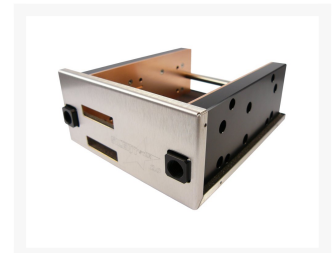

WATERCOOL

Watercool SILENTstar HD-Dual Rev2.0

\$104.99

Product Images

Short Description

The Rev2.0 of the successful SILENTstar HD cooler series sets new standards. The SILENTstar HD-Dual Rev2.0 cools and decouples two hard drives like never before. The cooling elements are made from massive copperplates, paired with tops from black POM. This material mix provides best cooling performance and allows for excellent decoupling. A thin stainless steel tubing connects both cooling blocks, which feature large cross sections and G1/4"-threads for fittings

Description

The Rev2.0 of the successful SILENTstar HD cooler series sets new standards. The SILENTstar HD-Dual Rev2.0 cools and decouples two hard drives like never before. The cooling elements are made from massive copperplates, paired with tops from black POM. This material mix provides best cooling performance and allows for excellent decoupling. A thin stainless steel tubing connects both cooling blocks, which feature large cross sections and G1/4"-threads for fittings.

One of the new generation's highlights is the possibility to cool the drives' electronics as well by mounting the optional SILENTstar bottomplates.

A stainless steel casing, padded with additional sound insulation, encloses the cooler completely. The high quality insulation is made from one layer of heavy bitumen and a second layer of compressed foam material. This combination ensures almost complete absorption of both vibrations and high frequency noise.

Specifications

Specifications:

Material: Electrolytic copper, stainless steel, POM

Dimensions (L x W x H): 172.5 x 146.0 x 70.0 mm

Weight: 1700 g

Threads: 2x G 1/4" (DIN ISO 228-1)

Compatible to: 2x SATA HD (3.5")