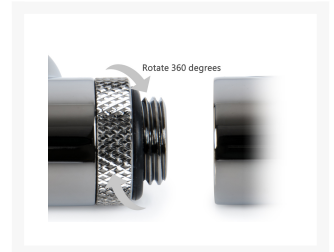

Bitspower Black Sparkle T-Block Rotary G1/4" & Inner G1/4"x2

\$9.95

Product Images

Short Description

Bitspower Black Sparkle T-Block Rotary G1/4" & Inner G1/4"x2

Description

Bitspower Black Sparkle T-Block Rotary G1/4"& Inner G1/4"x2

Features

1. True Hi-Flow Design.
2. Hi-Quality Brass Material.
3. High Durability Nickel Finished in Black Sparkle Color.
4. Design for T-Way Application.
5. RoHS Compliant.

Specifications

Thread : G1/4" x1 / Inner G1/4" x2

Brand	Bitspower
SKU	BP-BSTBRGIG2
Weight	0.2000
Special Order	No
Fitting Type	Splitter
Fitting Angle	180 T
Fitting Finish	Black Chrome
Vendor SKU/EAN	4712914783110