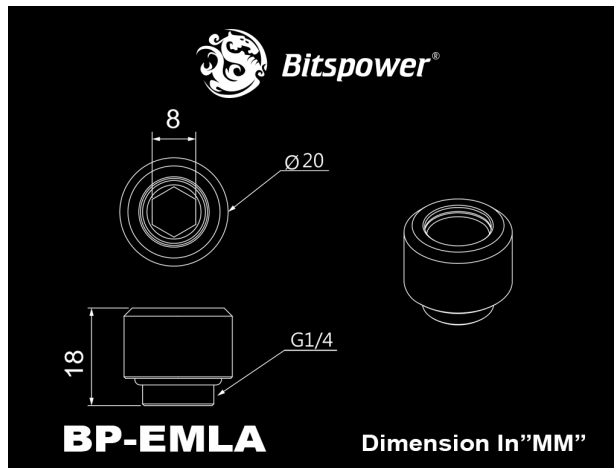

Bitspower G1/4" Matte Black Advanced Multi-Link For OD 12MM

\$8.50

Product Images

Short Description

Bitspower G1/4" Matt Black Advanced Multi-Link For OD 12MM

Description

Bitspower G1/4" Matt Black Advanced Multi-Link For OD 12MM

Features

1. A whole new design.
2. Made of hi-quality brass material.
3. Easier to use with hard tubes.
4. When assembled correctly, the fittings are simple to use and extremely secure.
5. Design for multi-link extension application via hard tube OD 12MM.
6. RoHS Compliant.

Specifications

Thread: G1/4"

*** Bitspower reserves the right to change the product design and interpretations. These are subject to change without notice. Product colors and accessories are based on the actual product. ***