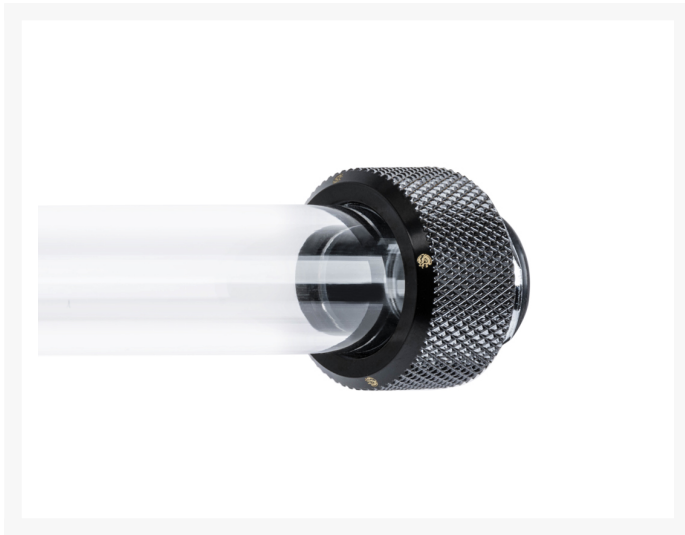

Bitspower G1/4" Matt Black Advanced Multi-Link For OD 16MM (4PCS)

\$37.95

Product Images

Short Description

Bitspower G1/4" Matt Black Advanced Multi-Link For OD 16MM - 4 Pieces

Description

Bitspower G1/4" Matt Black Advanced Multi-Link For OD 16MM - 4 Pieces

Features

1. A whole new design.
2. Made of hi-quality brass material.
3. Easier to use with hard tubes.
4. When assembled correctly, the fittings are simple to use and extremely secure.
5. Design for multi-link extension application via hard tube OD 16MM.
6. 4 pcs value pack.
7. RoHS Compliant.

Specifications

Thread: G1/4"

*** Bitspower reserves the right to change the product design and interpretations. These are subject to change without notice. Product colors and accessories are based on the actual product. ***

Additional Information

Brand	Bitspower
SKU	BP-MBEMLA16-4P
Weight	0.8000
Special Order	No
Fitting Type	Rigid Compression
Fitting Size	16mm
Fitting Angle	Straight
Fitting Finish	Matte Black
Vendor SKU/EAN	4712914785527