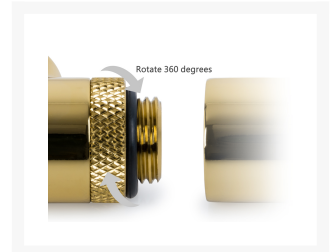

# Bitspower True Brass T-Block Rotary G1/4" & Inner G1/4"x2 BP-TBTBRGIG2

\$10.95

## Short Description

Bitspower True Brass T-Block Rotary G1/4" & Inner G1/4"x2

## Description

---

Bitspower True Brass T-Block Rotary G1/4"& Inner G1/4"x2

## Features

---

1. True Hi-Flow Design.
2. Hi-Quality Brass Material.
3. High Durability Nickel Finished in Black Sparkle Color.
4. Design for T-Way Application.
5. RoHS Compliant.