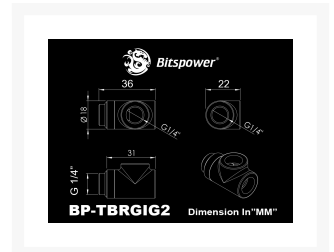

# Bitspower True Brass T-Block Rotary G1/4" & Inner G1/4"x2 BP-TBTBRGIG2

\$10.95

## Short Description

Bitspower True Brass T-Block Rotary G1/4" & Inner G1/4"x2

## Description

---

Bitspower True Brass T-Block Rotary G1/4"& Inner G1/4"x2

## Specifications

---

Thread : G1/4" x1 / Inner G1/4" x2

\*\*\* Bitspower reserves the right to change the product design and interpretations. These are subject to change without notice. Product colors and accessories are based on the actual product. \*\*\*