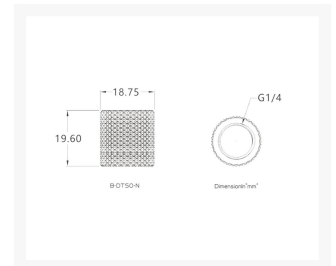

Bykski G1/4 Dual Female Straight Rotary Coupler - Silver (B-DTSO-N)

\$9.99

Product Images

Short Description

The Bykski G1/4 Dual Female Straight Rotary Coupler is useful to adapt a male fitting to a female fitting. The built in rotary function allows more flexibility in the connecting fitting. This is particularly true with angled fittings. The coupler can be used with any G1/4 threaded fitting(s).

Description

The Bykski G1/4 Dual Female Straight Rotary Coupler is useful to adapt a male fitting to a female fitting. The built in rotary function allows more flexibility in the connecting fitting. This is particularly true with angled fittings. The coupler can be used with any G1/4 threaded fitting(s).

Features

- Diamond Knurled
- Rotary Function

Specifications

Specifications

- Thread:G1/4
- Dimensions(H x W): 19.6mm x 18.75mm
- Color:Silver
- Material:Brass

Compatibility

- Loop:Non-Aluminum

Included Parts