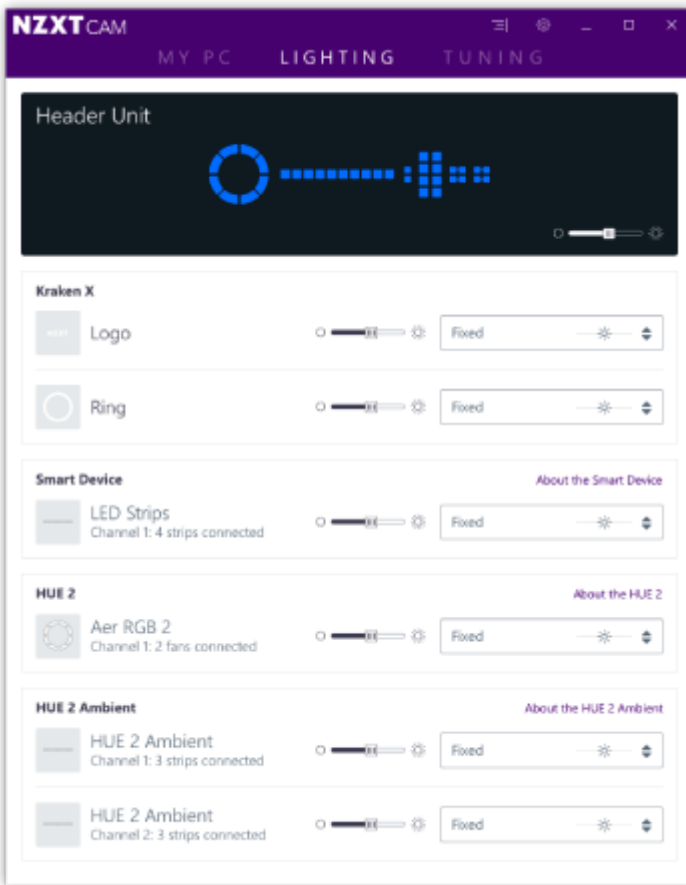

Specifications

Aer F120: 120 x 120 x 26mm

-

MATERIAL(S): Plastic, Rubber

FAN SPEED:

500~1,500 +/- 200 RPM

FAN AIRFLOW:

Aer F120: 21.01~63.02 CFM

FAN AIR PRESSURE:

Aer F120: 0.13~1.24mm-H2O

FAN NOISE LEVEL:

Aer F120: 22~31dBA

FAN BEARING:

Fluid Dynamic Bearing (FDB)

FAN RATED VOLTAGE:

Aer F120: 12V DC, 0.18A, 2.16W

FAN CONNECTOR: 4-pin PWM

FAN LIFE: 60,000 hours / 6 Years

2 Year Warranty