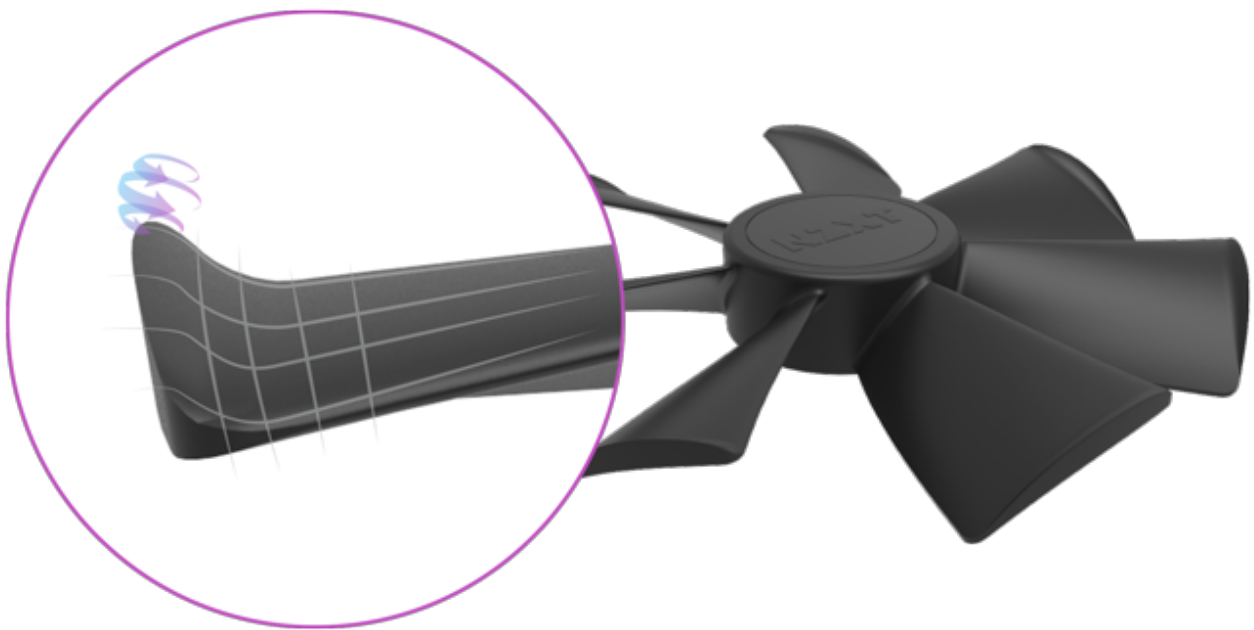

Description

The NZXT Aer Series fans feature a new chamfered design with greater intake size for more cooling. Available in three different varieties, the Aer fan you choose to install on your PC will depend on what you need it for. If you're looking for a fan with less drag, quieter operation, and possibly fancy lighting, look no further.

The Aer F performance fan is designed to maximize airflow through your build. Engineered to move air efficiently, it features a chamfered intake and exhaust for high volume airflow, and winglet-designed blades to reduce drag. The Aer F uses fluid dynamic bearing to provide silent operations, long-lasting durability, and powerful cooling performance with color customization.

Features

PERFORMANCE ENGINEERED

These PWM static pressure fans are designed with a chamfered-intake and exhaust that boost overall airflow and pressure.

WINGLET TIPS

The winglet designed fan blades minimize drag and further enhance fan performance.

FLUID DYNAMIC BEARING

Using patented fluid dynamic bearings(FDB) made of copper, the life span of the Aer P is made to last over six years. FDB are designed to maintain consistent lubrication reducing bearing noise.