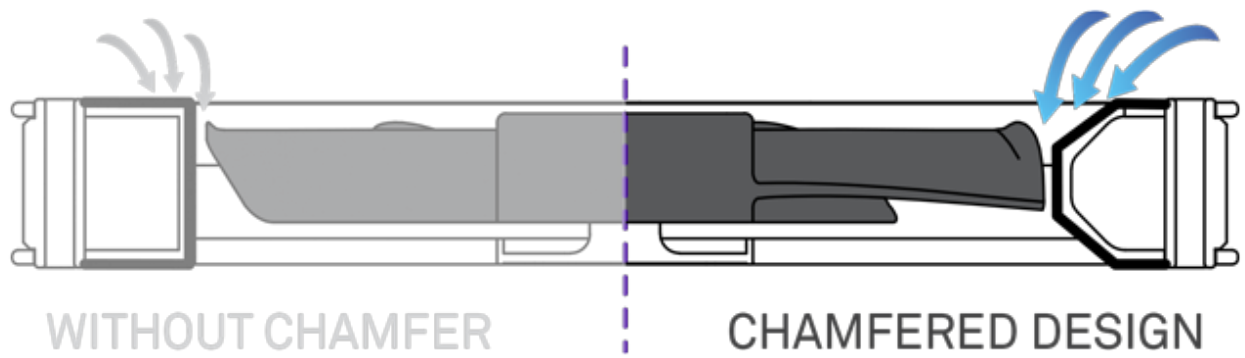

WINGLET TIPS

The winglet designed fan blades minimize drag and further enhance fan performance.