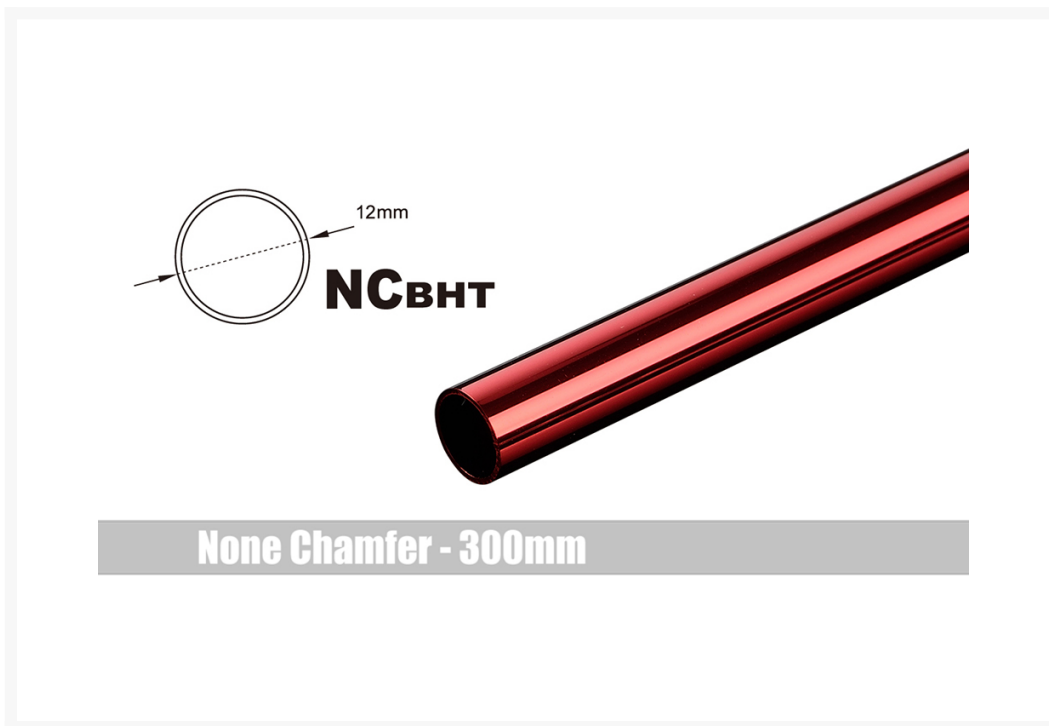

Bitspower None Chamfer Brass Hard Tubing OD12MM Deep Red - Length 300 MM

\$8.50

Product Images

Short Description

Bitspower None Chamfer Brass Hard Tubing OD12MM Deep Red - Length 300 MM

Description

Bitspower None Chamfer Brass Hard Tubing OD12MM Deep Red - Length 300 MM

Features

1. Only Compatible With Bitspower Fitting C47/C48/ML Series.
2. Used before be cut in right length and have chamfer be finished.
3. High Quality Brass Material.
4. Durable And Strength Performance.
5. Double tube thickness.
6. RoHS Compliant.

Specifications

Dimension (Φ xH) : 12 x 300 MM. (+/-3%)
OD:12/WD:0.7

Attention: Please must use Bitspower Metal Tubing Cutter BP-CMMTC in order to avoid the color material broken.

*** Bitspower reserves the right to change the product design and interpretations. These are subject to change without notice. Product colors and accessories are based on the actual product. ***

Additional Information

Brand	Bitspower
SKU	BP-NCBHT12DRD-L300
Weight	1.0000
Color	Red
Tube Type	Brass
Tube Size	11.3mm x 12mm
Material	Brass
Vendor SKU/EAN	4712914775221