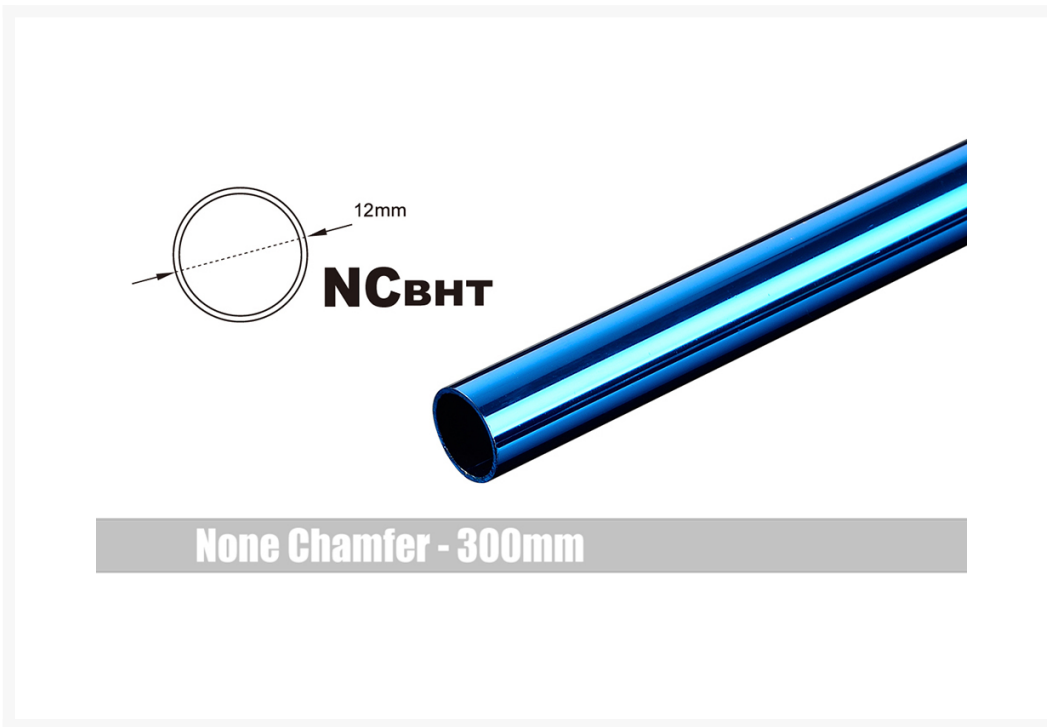

Bitspower None Chamfer Brass Hard Tubing OD12MM Royal Blue- Length 300 MM

\$8.50

Product Images

Short Description

Bitspower None Chamfer Brass Hard Tubing OD12MM Royal Blue- Length 300 MM

Description

Bitspower None Chamfer Brass Hard Tubing OD12MM Royal Blue- Length 300 MM

Features

1. Only Compatible With Bitspower Fitting C47/C48/ML Series.
2. Used before be cut in right length and have chamfer be finished.
3. High Quality Brass Material.
4. Durable And Strength Performance.
5. Double tube thickness.
6. RoHS Compliant.

Specifications

Dimension (Φ xH) : 12 x 300 MM. (+/-3%)
OD:12/WD:0.7

Attention: Please must use Bitspower Metal Tubing Cutter BP-CMMTC in order to avoid the color material broken.

*** Bitspower reserves the right to change the product design and interpretations. These are subject to change without notice. Product colors and accessories are based on the actual product. ***

Additional Information

Brand	Bitspower
SKU	BP-NCBHT12RBL-L300
Weight	1.0000
Color	Blue
Tube Type	Brass
Tube Size	11.3mm x 12mm
Material	Brass
Vendor SKU/EAN	4712914775245