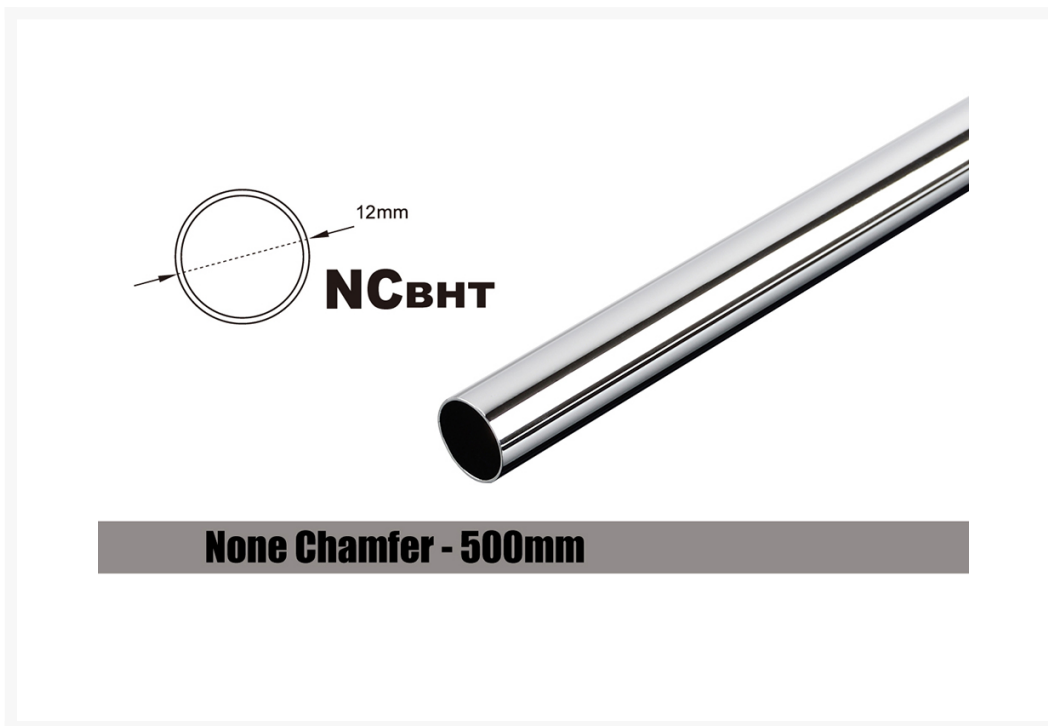

# Bitspower None Chamfer Brass Hard Tubing OD12MM Shining Silver - Length 500 MM

\$9.95

## Short Description

Bitspower None Chamfer Brass Hard Tubing OD12MM Shining Silver - Length 500 MM

## Features

---

1. Only Compatible With Bitspower Fitting C47/C48/ML Series.
2. Used before be cut in right length and have chamfer be finished.
3. High Quality Brass Material.
4. Durable And Strength Performance.
5. Double tube thickness.
6. RoHS Compliant.

## Specifications

---

Dimension (  $\Phi$ xH ) : 12 x 500 MM. ( +/-3%)  
OD:12/WD:0.7

Attention: Please must use Bitspower Metal Tubing Cutter BP-CMMTC in order to avoid the color material broken.

\*\*\* Bitspower reserves the right to change the product design and interpretations. These are subject to change without notice. Product colors and accessories are based on the actual product. \*\*\*