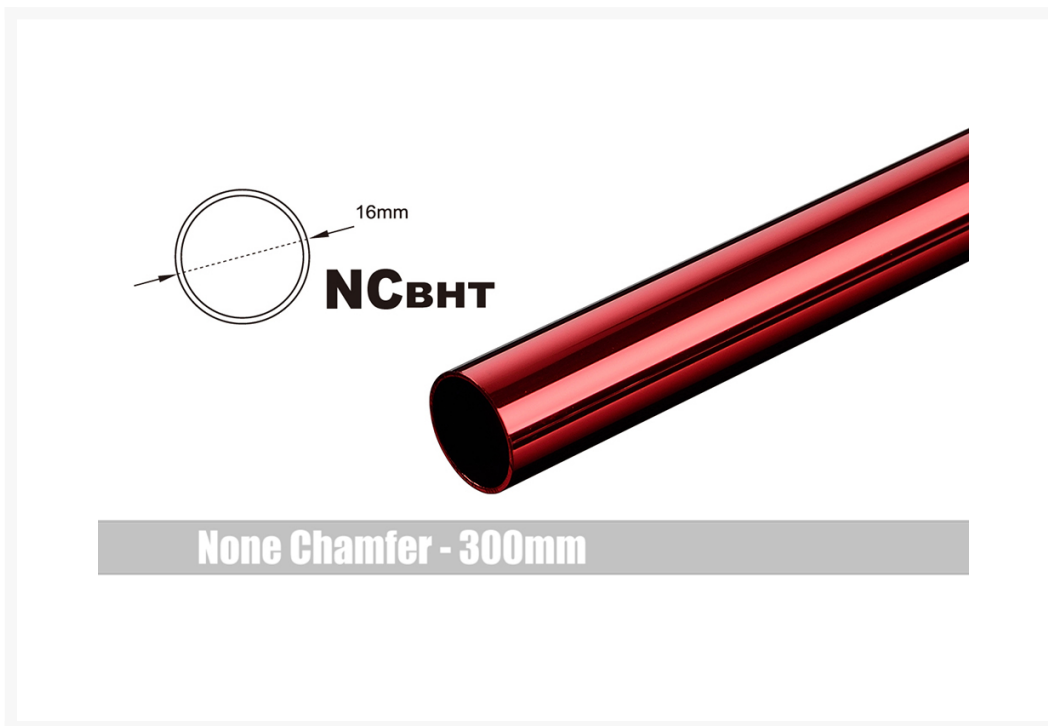

# Bitspower None Chamfer Brass Hard Tubing OD16MM Deep Red - Length 300 MM

\$11.50

## Short Description

Bitspower None Chamfer Brass Hard Tubing OD16MM Deep Red - Length 300 MM

## Description

---

Bitspower None Chamfer Brass Hard Tubing OD16MM Deep Red - Length 300 MM

## Specifications

---

Dimension (  $\Phi$ xH ) : 16 x 300 MM. ( +/-3%)

OD:16/WD:0.7

Attention: Please must use Bitspower Metal Tubing Cutter BP-CMMTC in order to avoid the color material broken.

\*\*\* Bitspower reserves the right to change the product design and interpretations. These are subject to change without notice. Product colors and accessories are based on the actual product. \*\*\*