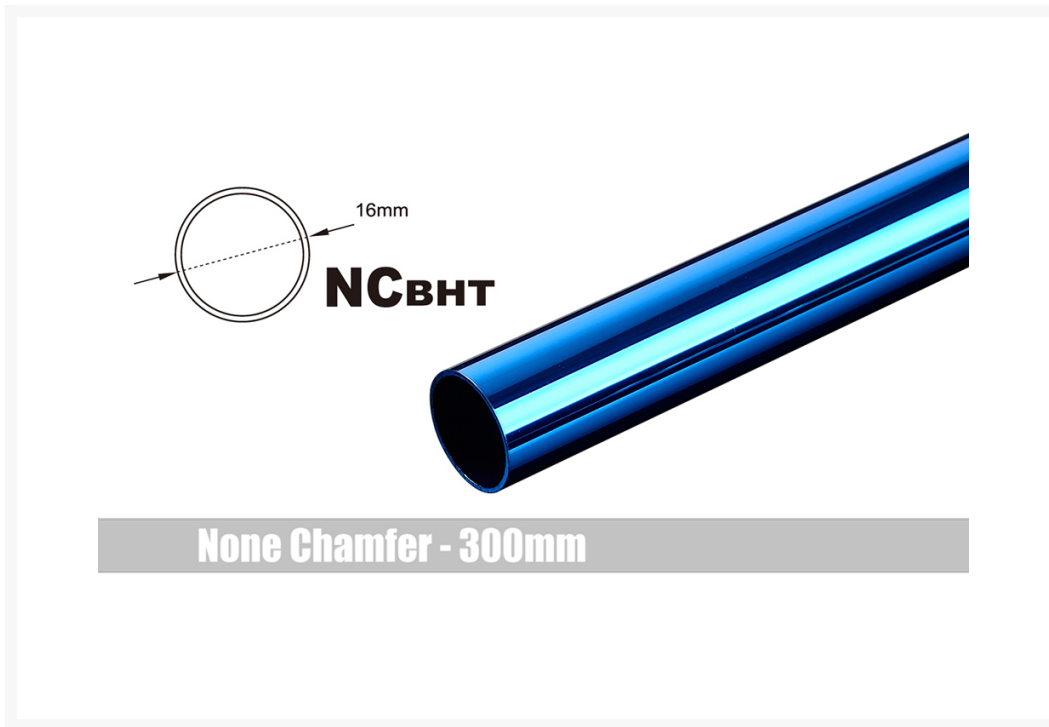

# Bitspower None Chamfer Brass Hard Tubing OD16MM Royal Blue- Length 300 MM

\$11.50

## Short Description

Bitspower None Chamfer Brass Hard Tubing OD16MM Royal Blue- Length 300 MM

## Description

---

Bitspower None Chamfer Brass Hard Tubing OD16MM Royal Blue- Length 300 MM

## Specifications

---

Dimension (  $\Phi$ xH ) : 16 x 300 MM. ( +/-3%)

OD:16/WD:0.7

Attention: Please must use Bitspower Metal Tubing Cutter BP-CMMTC in order to avoid the color material broken.

\*\*\* Bitspower reserves the right to change the product design and interpretations. These are subject to change without notice. Product colors and accessories are based on the actual product. \*\*\*