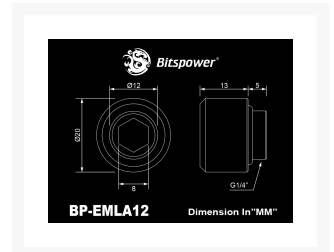

Bitspower G1/4" True Brass Advanced Multi-Link For OD 12MM (4PCS)

\$33.95

Product Images

Short Description

Bitspower G1/4" Matt Black Advanced Multi-Link For OD 16MM - 4 Pieces

Description

Bitspower G1/4" Matt Black Advanced Multi-Link For OD 16MM - 4 Pieces

Features

1. A whole new design.
2. Made of hi-quality brass material.
3. Easier to use with hard tubes.
4. When assembled correctly, the fittings are simple to use and extremely secure.
5. Design for multi-link extension application via hard tube OD 16MM.
6. 4 pcs value pack.
7. RoHS Compliant.

Specifications

Thread: G1/4"

*** Bitspower reserves the right to change the product design and interpretations. These are subject to change without notice. Product colors and accessories are based on the actual product. ***

Additional Information

Brand	Bitspower
SKU	BP-TBEMLA12-4P
Weight	0.8000
Special Order	No
Fitting Type	Rigid Compression
Fitting Size	12mm
Fitting Angle	Straight
Fitting Finish	Brass
Vendor SKU/EAN	4712914785572