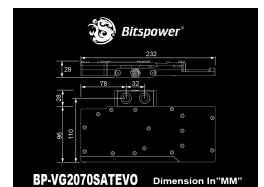

Bitspower Lotan VGA Water Block for ASUS Turbo GeForce RTX 2070 SUPER EVO

Special Price
\$79.25 was
\$158.50

Product Images

Short Description

Bitspower dedication to keep things cool is now available with the Lotan VGA water block for ASUS Turbo GeForce RTX 2070 SUPER EVO graphics cards. With a unique look and design, the Lotan will keep your