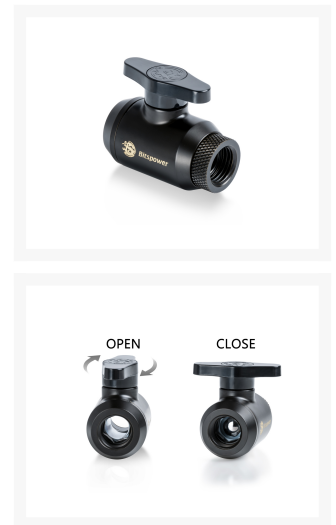


 **Bitspower Carbon Black  
Mini Valve Rotary Inner  
G1/4" & Inner G14" With  
Black Handle**

\$42.95

Product Images

Short Description

Bitspower Carbon Black Mini Valve Rotary Inner G1/4" & Inner G14" With Black Handle

## Description

---

Bitspower Carbon Black Mini Valve Rotary Inner G1/4" & Inner G14" With Black Handle

## Features

---

1. The World First Deluxe Valve for PC Water-Cooling Application.
2. Min. ID 10MM, True Hi-Flow Design.
3. Excellent Control of Water Flow.
4. Compact and Mini Style.
5. One Side 360-Degree Rotation
6. RoHS Compliant.

## Specifications

---

Thread : Inner G1/4" x 2.

Main Color : Carbon Black.

Handle Color : Black.

\*\*\*All Specification Will Be Changed Without Further Notice\*\*\*

\*\*\*Bitspower reserves the right to change the product design and interpretations. These are subject to change without notice. Product colors and accessories are based on the actual product.\*\*\*