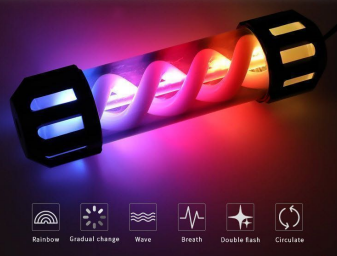

CNC-machined