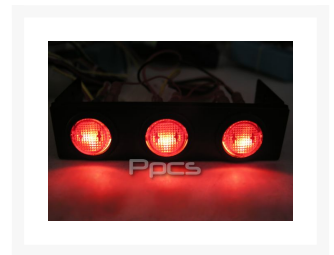

Rocker Switch - Black with Full Red Lens

\$4.99

Product Images

Short Description

This is the finest in a series of rocker switches including our 12V illuminated Round Rocker Switch Series.

Description

This is the finest in a series of rocker switches including our 12V illuminated Round Rocker Switch Series.

These Round Rocker Switch Series are available in a variety of styles especially suited 12 Volt Installation, including interior computer case lighting and fan control. These are automotive grade rocker switches specifically designed for 12Volt applications.

This round rocker switch series features a full size clear red lens that is fully illuminated in the dark. These are easy to mount and install and look better than plain stock rocker switches.

Specifications

Additional Information

SKU	ROCKER-RED
Weight	0.1000
Color	Black
Switch Type	Rocker (Round)
LED Color	Red