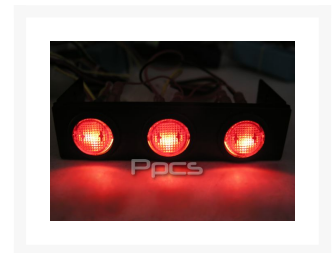

Rocker Switch - Black with Full Red Lens

\$4.99

Product Images

Short Description

This is the finest in a series of rocker switches including our 12V illuminated Round Rocker Switch Series.

Description

This is the finest in a series of rocker switches including our 12V illuminated Round Rocker Switch Series.

These Round Rocker Switch Series are available in a variety of styles especially suited 12 Volt Installation, including interior computer case lighting and fan control. These are automotive grade rocker switches specifically designed for 12Volt applications.

This round rocker switch series features a full size clear red lens that is fully illuminated in the dark. These are easy to mount and install and look better than plain stock rocker switches.

Specifications

Additional Information

SKU	ROCKER-RED
Weight	0.1000
Color	Black
Switch Type	Rocker (Round)
LED Color	Red