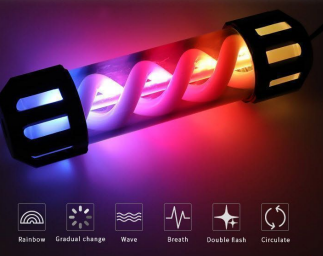

Dark night series T Virus spiral Reservoir

- Multi size specification
- Aluminum alloy cover
- Suspended spiral
- Cylindrical Reservoir

Diffraction light

Acrylic clip cover

Virus spiral body

Dark night series body of tube

Colorful lighting

- Rainbow
- Gradual change
- Wave
- Breath
- Double flash
- Circulate

CNC-machined